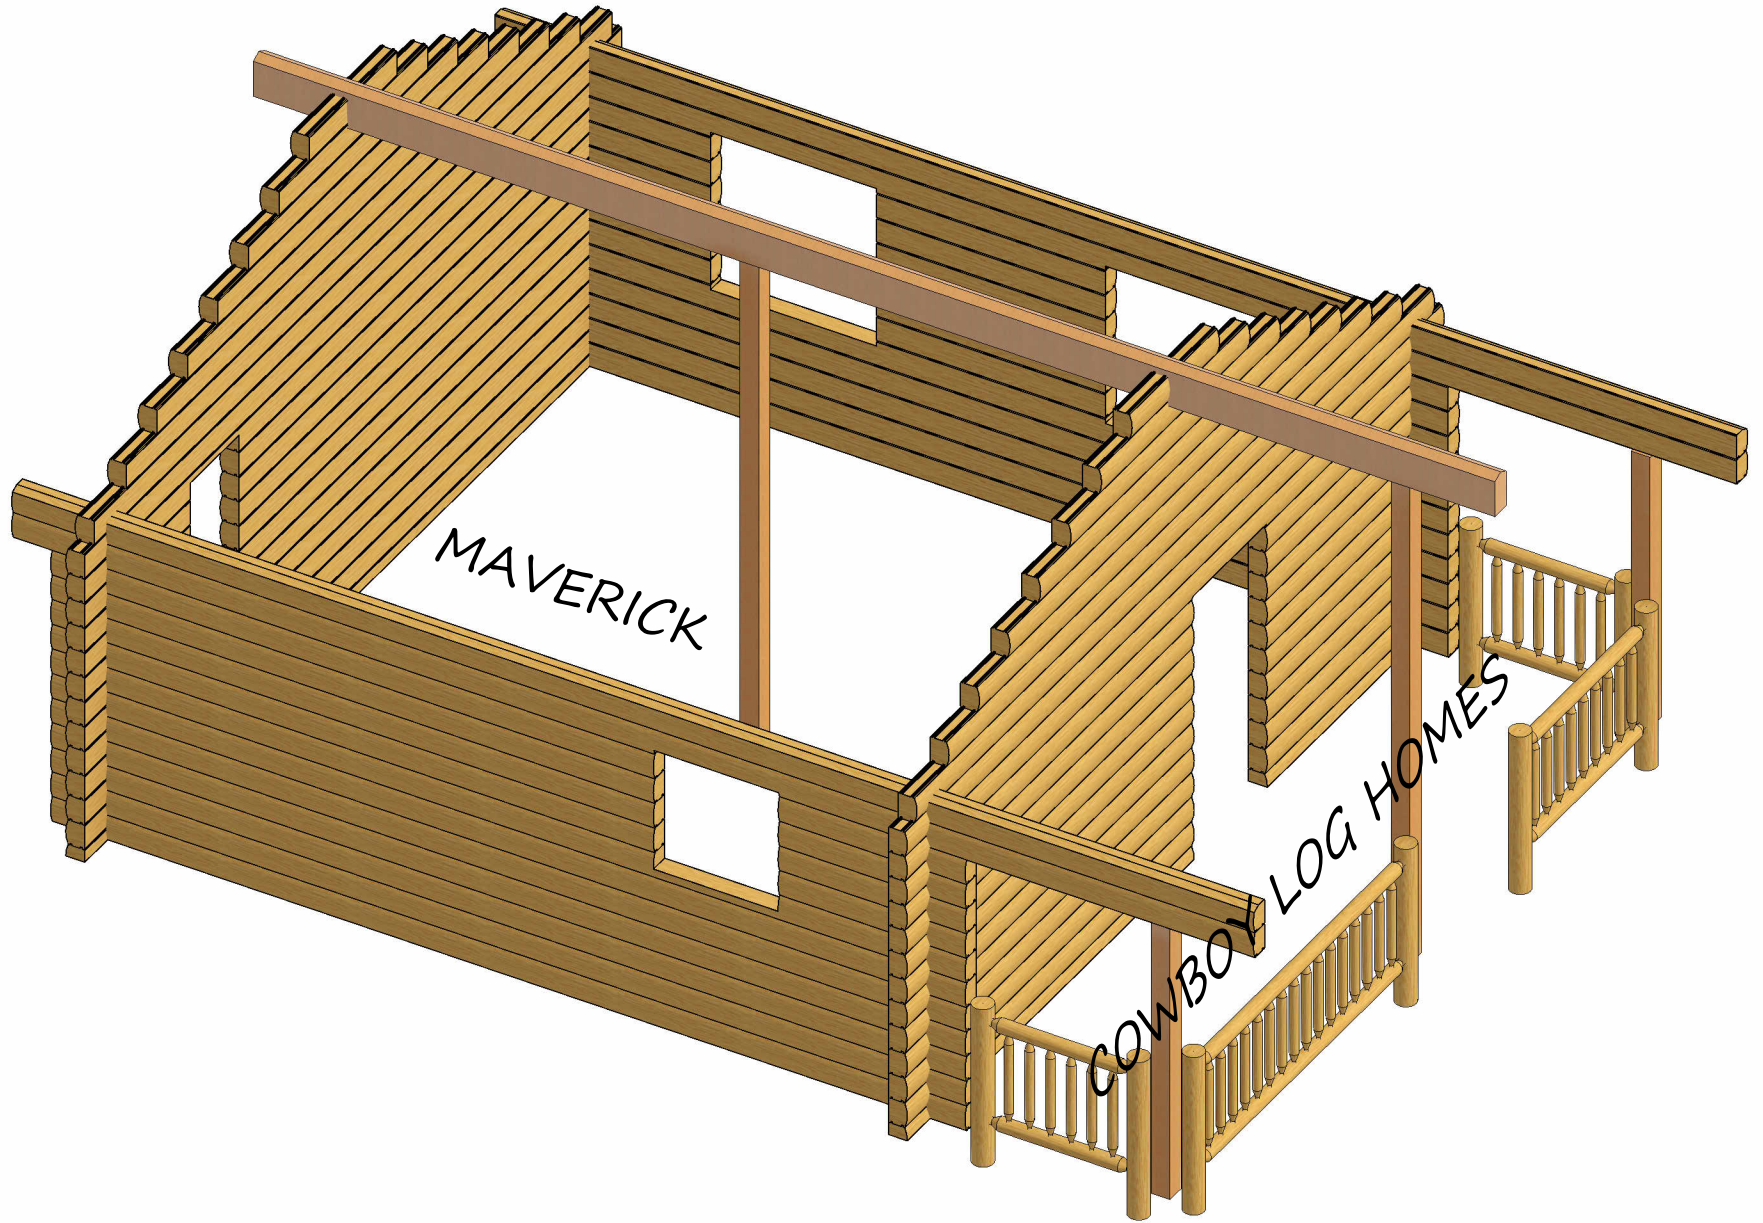

SQUARE & D-LOG SHELL PACKAGE

THE MAVERICK

Email: mike@cowboyloghomes.com

Phone: (406)388-3458

MAVERICK

COWBOY LOG HOMES

THE MAVERICK

Email: mike@cowboyloghomes.com