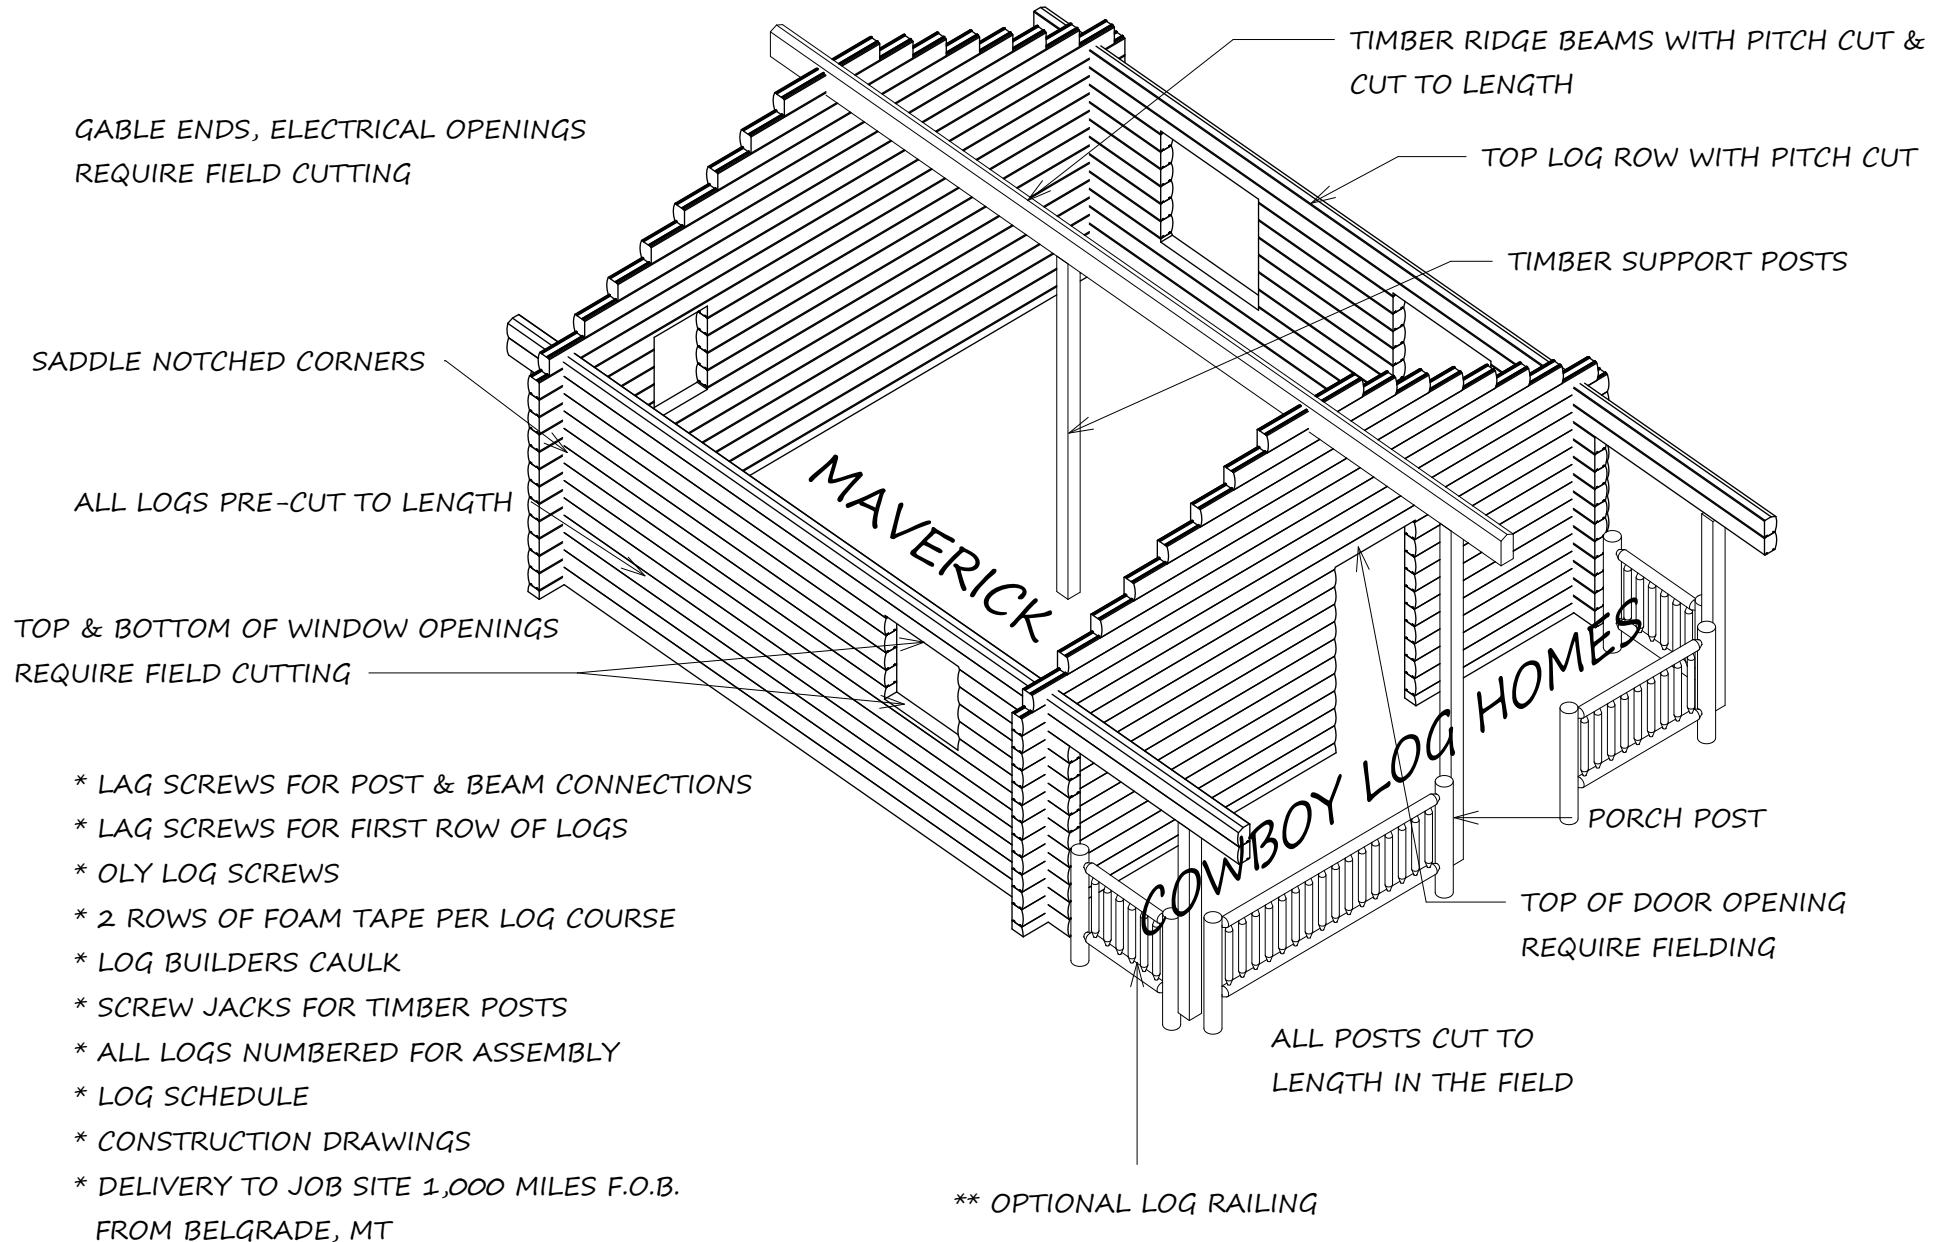

SQUARE & D-LOG SHELL PACKAGE

THE MAVERICK

Email: mike@cowboyloghomes.com

Phone: (406)388-3458

MAVERICK

COWBOY LOG HOMES

THE MAVERICK

Email: mike@cowboyloghomes.com