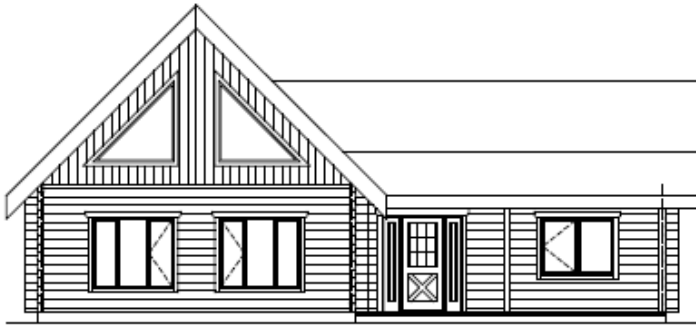

**Cowboy Log Homes**  
CowboyLogHomes.com

**ZEPHYR**

**Dimensions:** 48' W x 24' D  
**Levels:** 2  
**Square Foot:** 1,680  
**Bedrooms:** 3 + open loft  
**Baths:** 2  
 Covered Porch

**Cowboy Log Homes ~ Mike & Sue Lemmon ~ Authorized Reps. ~ 406-388-3458 ~ 406-490-7220**  
 CowboyLogHomes.com ~ LakeCountryLog.com ~ mike@cowboyloghomes.com