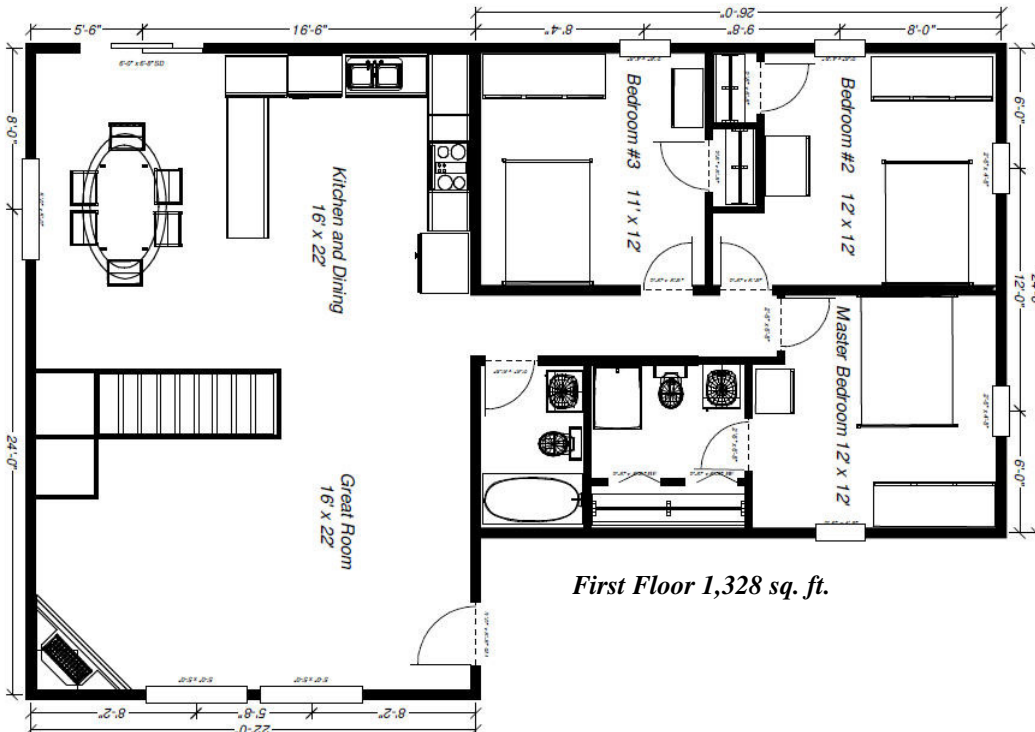

**Cowboy Log Homes**  
CowboyLogHomes.com

**ZEPHYR**

**Dimensions:** 48' W x 24' D  
**Levels:** 2  
**Square Foot:** 1,680  
**Bedrooms:** 3 + open loft  
**Baths:** 2  
 Covered Porch

**Cowboy Log Homes ~ Mike & Sue Lemmon ~ Authorized Reps. ~ 406-388-3458 ~ 406-490-7220**  
 CowboyLogHomes.com ~ LakeCountryLog.com ~ mike@cowboyloghomes.com