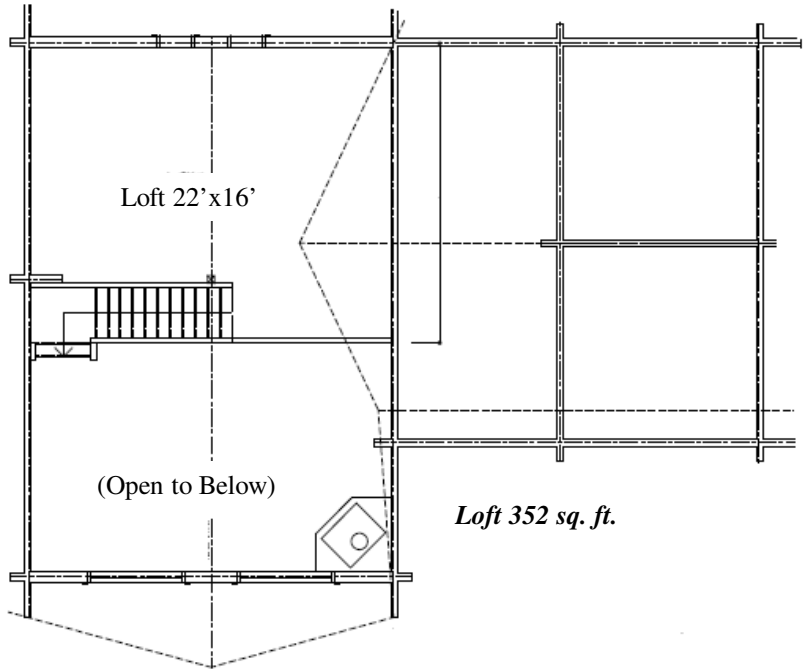

**Cowboy Log Homes**  
CowboyLogHomes.com

**ZEPHYR**

**Dimensions:** 48' W x 24' D  
**Levels:** 2  
**Square Foot:** 1,680  
**Bedrooms:** 3 + open loft  
**Baths:** 2  
 Covered Porch

**Cowboy Log Homes ~ Mike & Sue Lemmon ~ Authorized Reps. ~ 406-388-3458 ~ 406-490-7220**  
 CowboyLogHomes.com ~ LakeCountryLog.com ~ mike@cowboyloghomes.com