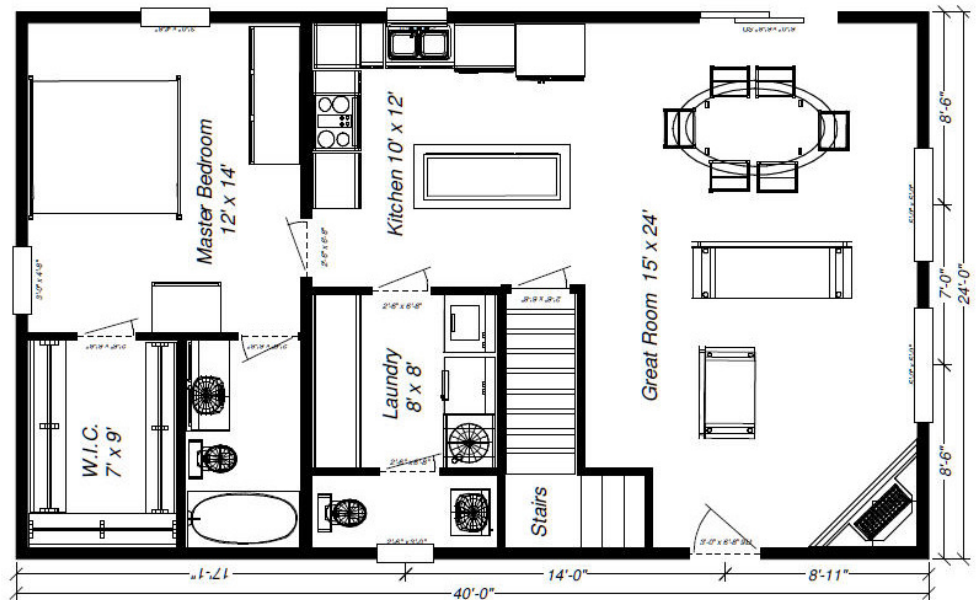

Cowboy Log Homes
CowboyLogHomes.com

MADISON

Dimensions: 40' W x 28' D

Levels: 2

Square Footage: 1488

Bedrooms: 3

Baths: 2 1/2

First Floor Laundry

First Floor Master Suite

Covered Front Porch

(Available in either shed or gable dormers)

Second Floor 528 Sq. Ft.

Shed Dormer Option

First Floor 960 Sq.

Cowboy Log Homes ~ Mike & Sue Lemmon ~ Authorized Reps. ~ 406-388-3458 ~ 406-490-7220
CowboyLogHomes.com ~ LakeCountryLog.com ~ mike@cowboyloghomes.com