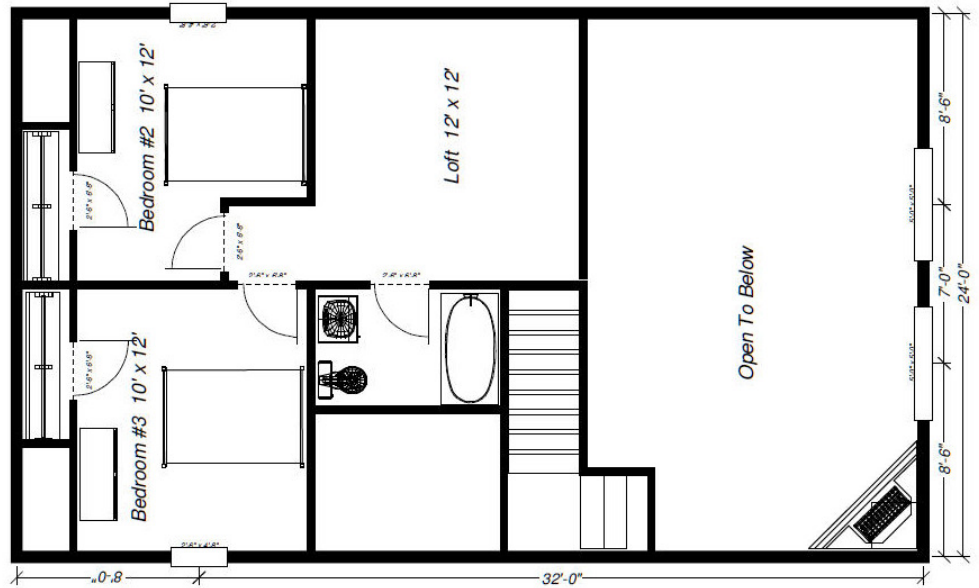

Cowboy Log Homes
CowboyLogHomes.com

MADISON

Dimensions: 40' W x 28' D

Levels: 2

Square Footage: 1488

Bedrooms: 3

Baths: 2 1/2

First Floor Laundry

First Floor Master Suite

Covered Front Porch

(Available in either shed or gable dormers)

Second Floor 528 Sq. Ft.

Shed Dormer Option

First Floor 960 Sq.

Cowboy Log Homes ~ Mike & Sue Lemmon ~ Authorized Reps. ~ 406-388-3458 ~ 406-490-7220
CowboyLogHomes.com ~ LakeCountryLog.com ~ mike@cowboyloghomes.com