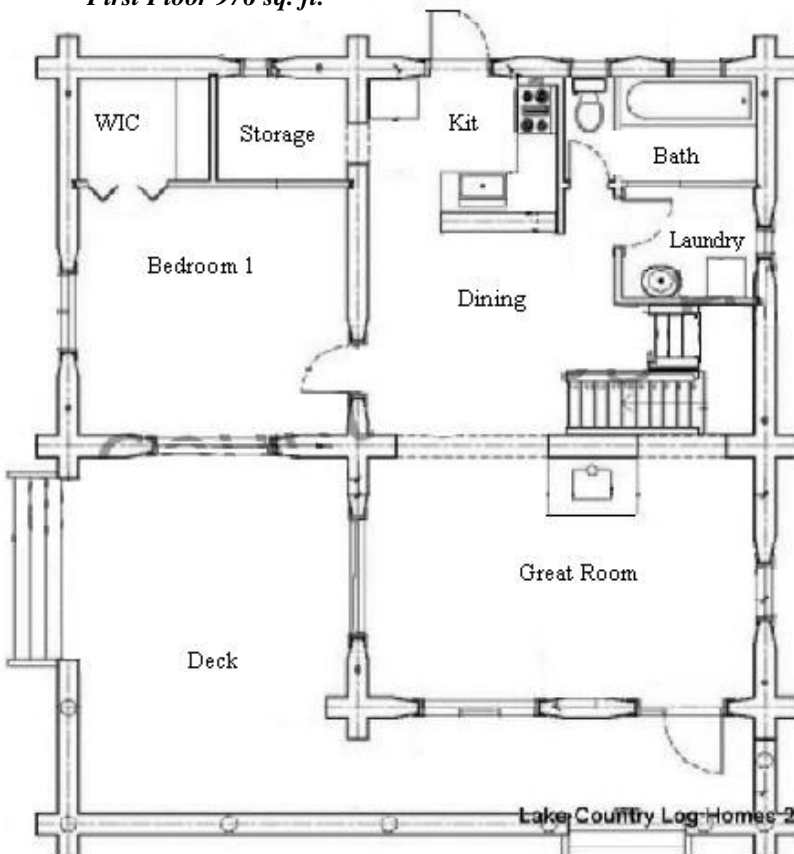

Cowboy Log Homes
CowboyLogHomes.com

CROWSNEST

Dimensions: 36' W x 33' D
Levels: 2
Square Footage: 1,592
Bedrooms: 3+ open loft
Baths: 1 1/2
 First Floor Laundry
 Large Deck

First Floor 976 sq. ft.

Cowboy Log Homes ~ Mike & Sue Lemmon ~ Authorized Reps. ~ 406-388-3458 ~ 406-490-7220
CowboyLogHomes.com ~ LakeCountryLog.com ~ mike@cowboyloghomes.com