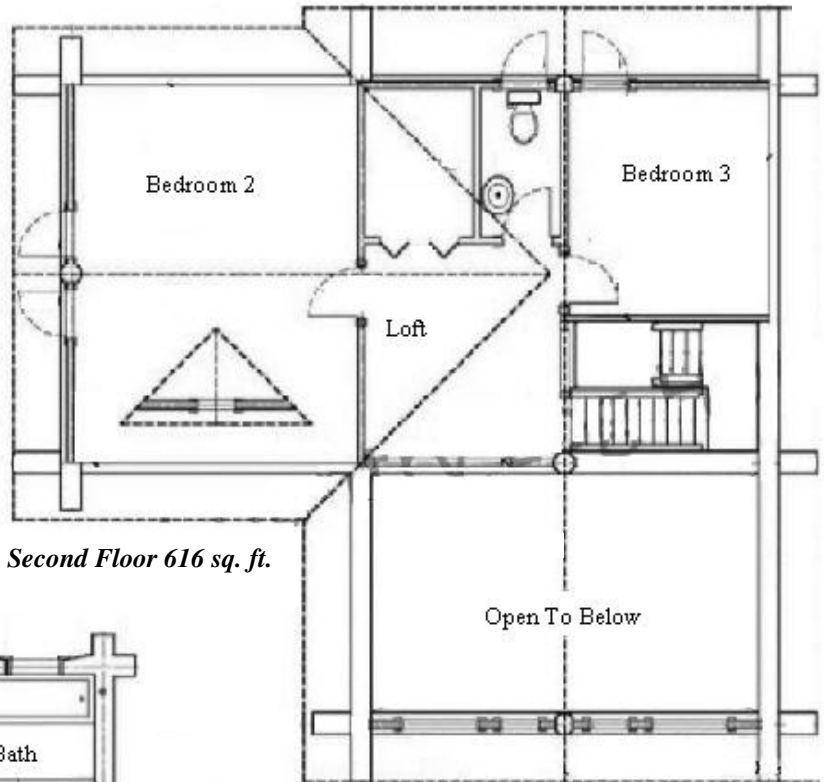

Cowboy Log Homes
CowboyLogHomes.com

CROWSNEST

Dimensions: 36' W x 33' D
Levels: 2
Square Footage: 1,592
Bedrooms: 3+ open loft
Baths: 1 1/2
 First Floor Laundry
 Large Deck

First Floor 976 sq. ft.

Cowboy Log Homes ~ Mike & Sue Lemmon ~ Authorized Reps. ~ 406-388-3458 ~ 406-490-7220
CowboyLogHomes.com ~ LakeCountryLog.com ~ mike@cowboyloghomes.com