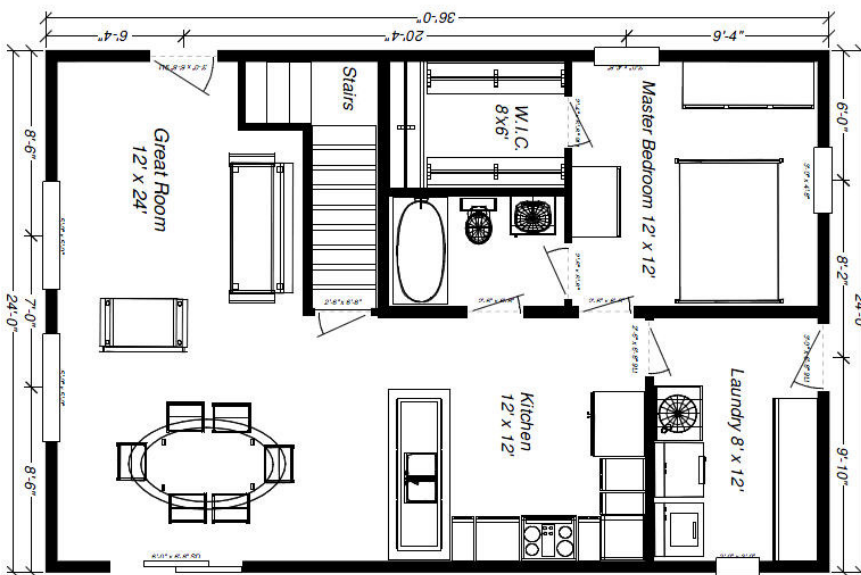

Cowboy Log Homes
 CowboyLogHomes.com

BRIDGER

Dimensions: 36' W x 24' D
Levels: 2
Square Footage: 1392
Bedrooms: 3
Baths: 2
 First Floor Laundry
 First Floor Master Suite
 Covered Front Porch
 (Available in either shed or gable dormers)

First Floor 864 Sq. Ft.

Second Floor 528 Sq. Ft.

Shed Dormer Option

Cowboy Log Homes ~ Mike & Sue Lemmon ~ Authorized Reps. ~ 406-388-3458 ~ 406-490-7220
CowboyLogHomes.com ~ LakeCountryLog.com ~ mike@cowboyloghomes.com