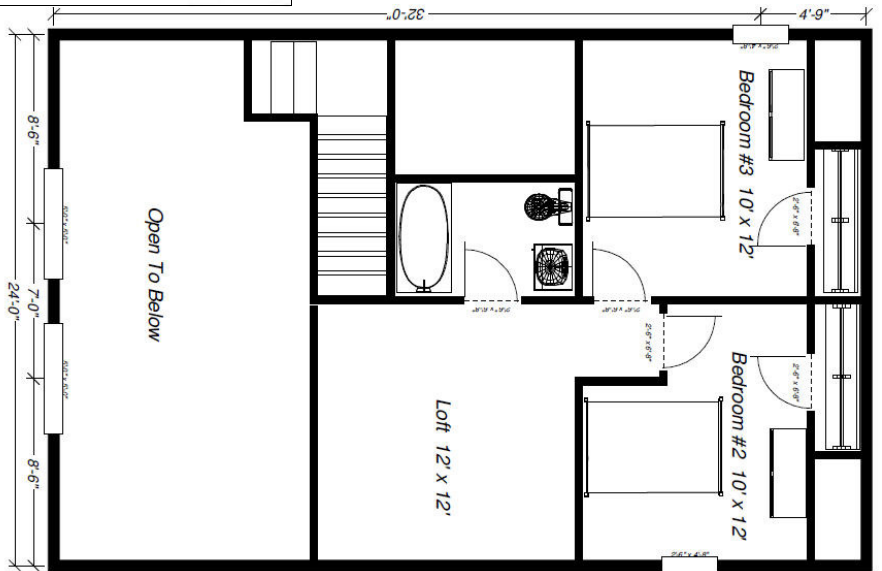

Cowboy Log Homes
 CowboyLogHomes.com

BRIDGER

Dimensions: 36' W x 24' D
Levels: 2
Square Footage: 1392
Bedrooms: 3
Baths: 2
 First Floor Laundry
 First Floor Master Suite
 Covered Front Porch
 (Available in either shed or gable dormers)

First Floor 864 Sq. Ft.

Second Floor 528 Sq. Ft.

Shed Dormer Option

Cowboy Log Homes ~ Mike & Sue Lemmon ~ Authorized Reps. ~ 406-388-3458 ~ 406-490-7220
CowboyLogHomes.com ~ LakeCountryLog.com ~ mike@cowboyloghomes.com