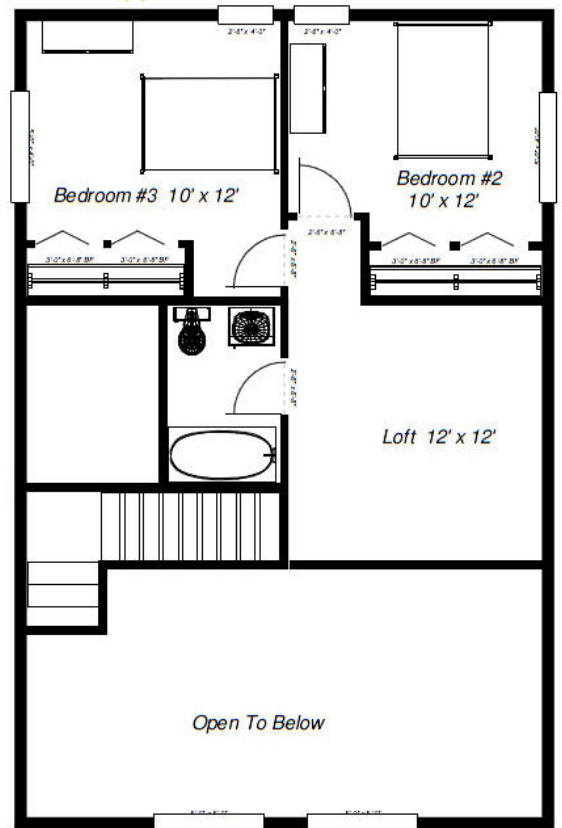

Shed Dormer Option

**Cowboy Log Homes**  
CowboyLogHomes.com

Gable Dormer Option

**EUREKA**

**Dimensions:** 35' W x 24' D  
**Levels:** 2  
**Square Footage:** 1320  
**Bedrooms:** 3  
**Baths:** 2  
 First Floor Laundry  
 Covered Front Porch  
 (Available in either shed or gable dormers)

Upper 480 sq. ft.

**Cowboy Log Homes ~ Mike & Sue Lemmon ~ Authorized Reps. ~ 406-388-3458 ~ 406-490-7220**  
 CowboyLogHomes.com ~ LakeCountryLog.com ~ mike@cowboyloghomes.com