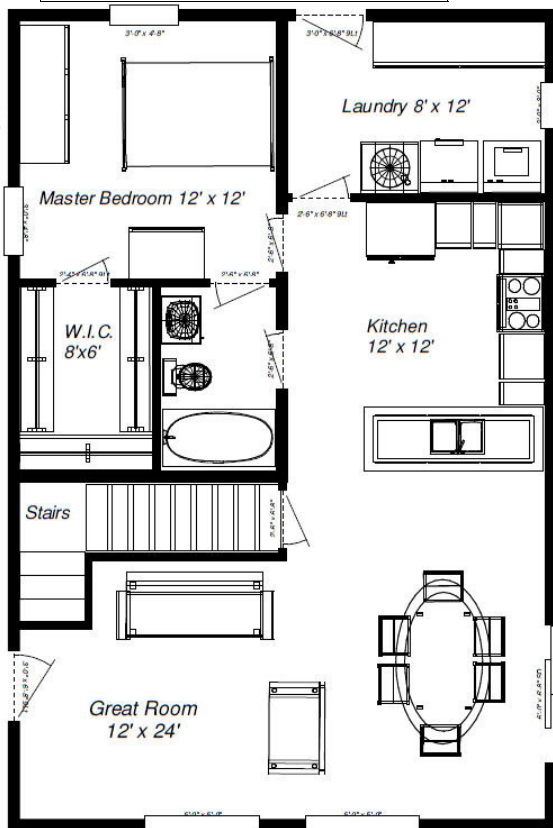

Shed Dormer Option

**Cowboy Log Homes**  
CowboyLogHomes.com

Gable Dormer Option

**EUREKA**

**Dimensions:** 35' W x 24' D  
**Levels:** 2  
**Square Footage:** 1320  
**Bedrooms:** 3  
**Baths:** 2  
 First Floor Laundry  
 Covered Front Porch  
 (Available in either shed or gable dormers)

Upper 480 sq. ft.

**Cowboy Log Homes ~ Mike & Sue Lemmon ~ Authorized Reps. ~ 406-388-3458 ~ 406-490-7220**  
 CowboyLogHomes.com ~ LakeCountryLog.com ~ mike@cowboyloghomes.com