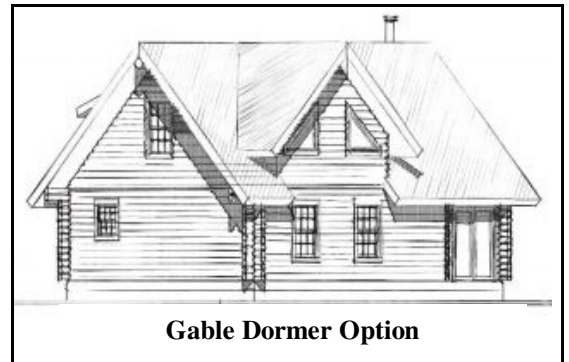

Shed Dormer Option

**Cowboy Log Homes**  
CowboyLogHomes.com

Gable Dormer Option

**EUREKA**

**Dimensions:** 35' W x 24' D  
**Levels:** 2  
**Square Footage:** 1320  
**Bedrooms:** 3  
**Baths:** 2  
 First Floor Laundry  
 Covered Front Porch  
 (Available in either shed or gable dormers)

Upper 480 sq. ft.

**Cowboy Log Homes ~ Mike & Sue Lemmon ~ Authorized Reps. ~ 406-388-3458 ~ 406-490-7220**  
 CowboyLogHomes.com ~ LakeCountryLog.com ~ mike@cowboyloghomes.com