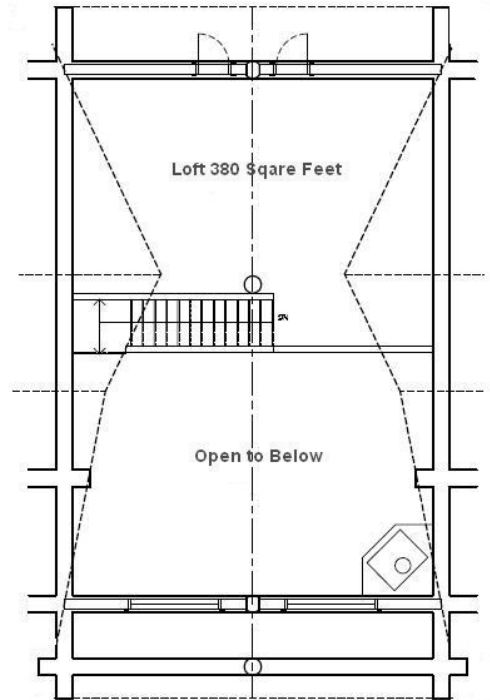

**Cowboy Log Homes**  
Cowboy Log Homes

**TYEE**  
**Dimensions:** 68' W x 34' D  
**Levels:** 2  
**Square Footage:** 2,340  
**Bedrooms:** 2 + open loft  
**Baths:** 2

*First Floor 1,960 Sq. Ft.*

**Cowboy Log Homes ~ Mike & Sue Lemmon ~ Authorized Reps. ~ 406-388-3458 ~ 406-490-7220**  
**CowboyLogHomes.com ~ LakeCountryLog.com ~ mslemmon@cowboylogbuilders.com**