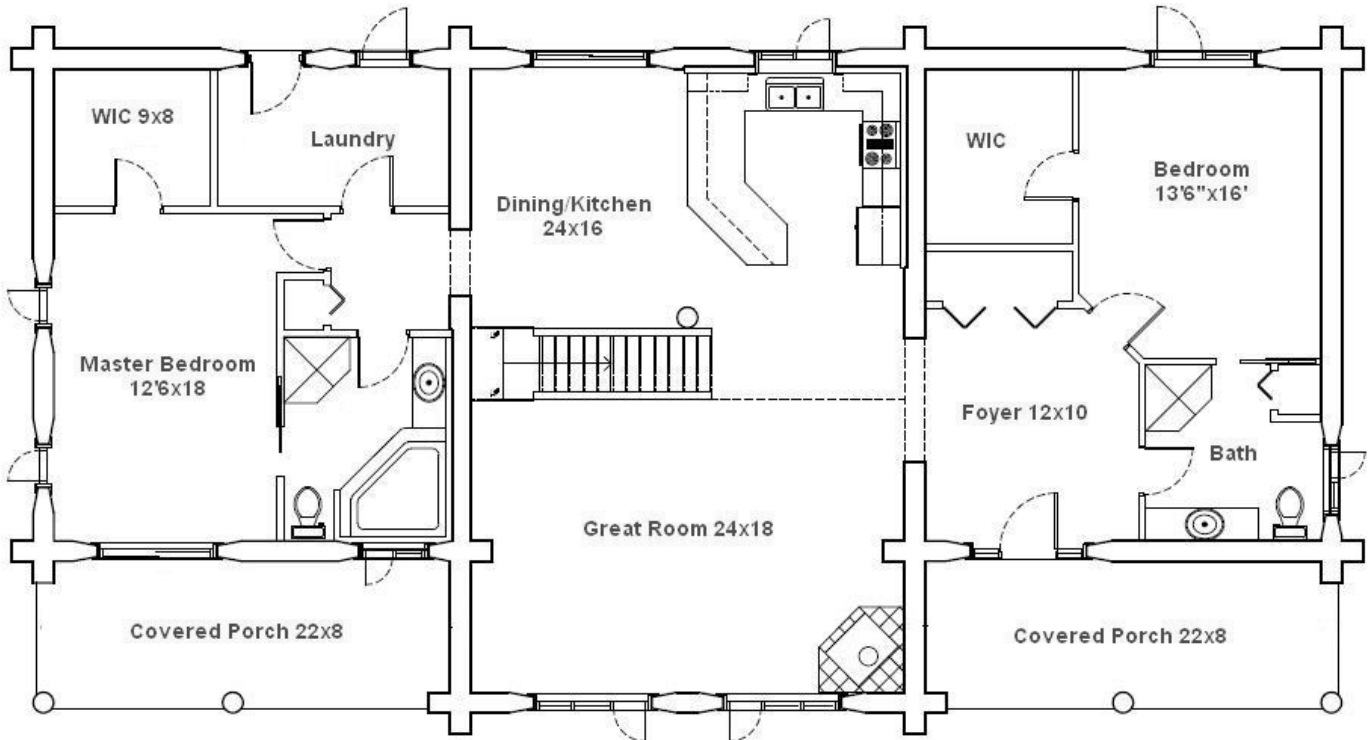

**Cowboy Log Homes**  
Cowboy Log Homes

**TYEE**  
**Dimensions:** 68' W x 34' D  
**Levels:** 2  
**Square Footage:** 2,340  
**Bedrooms:** 2 + open loft  
**Baths:** 2

*First Floor 1,960 Sq. Ft.*

**Cowboy Log Homes ~ Mike & Sue Lemmon ~ Authorized Reps. ~ 406-388-3458 ~ 406-490-7220**  
**CowboyLogHomes.com ~ LakeCountryLog.com ~ mslemmon@cowboylogbuilders.com**