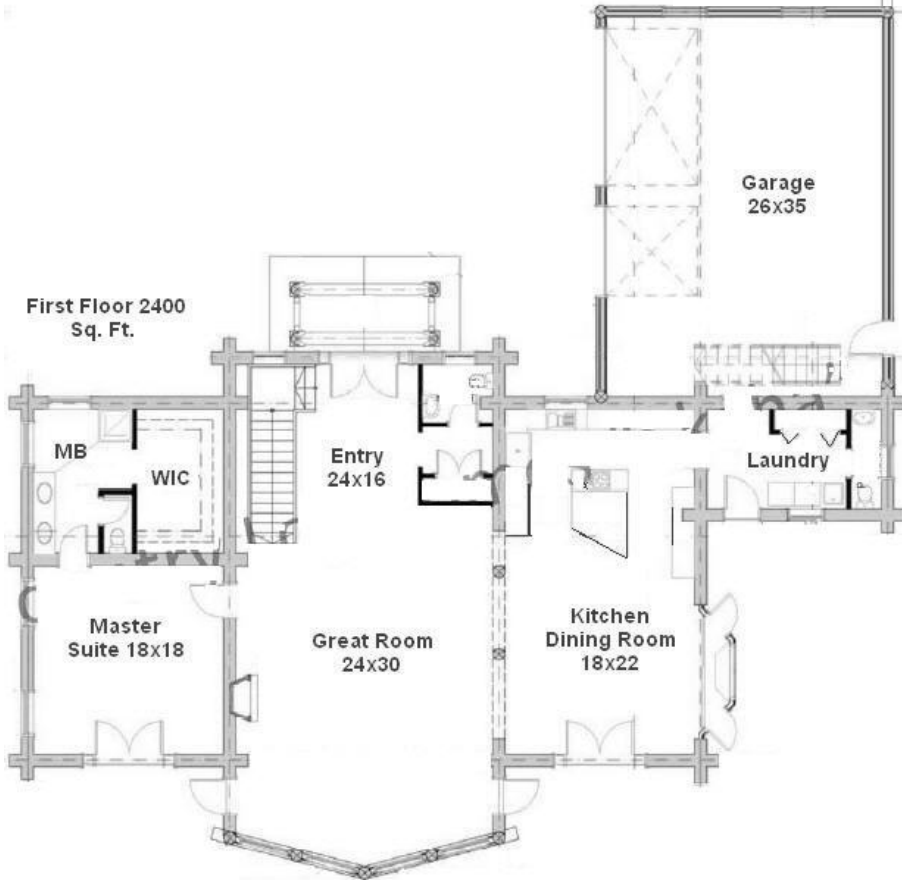

SKAHA
Dimensions: 80' W x 77' D
Levels: 2
Square Footage: 4,400
Bedrooms: 4
Baths: 4

Second Floor 2,000 Sq. Ft.

First Floor 2400 Sq. Ft.

Cowboy Log Homes ~ Mike & Sue Lemmon ~ Authorized Reps. ~ 406-388-3458 ~ 406-490-7220
CowboyLogHomes.com ~ LakeCountryLog.com ~ mslemmon@cowboylogbuilders.com