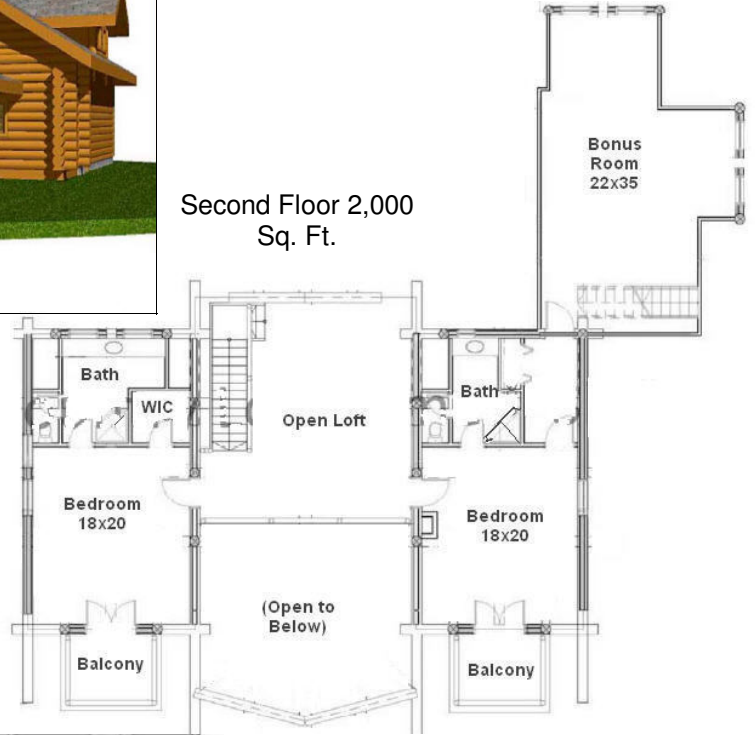

SKAHA
Dimensions: 80' W x 77' D
Levels: 2
Square Footage: 4,400
Bedrooms: 4
Baths: 4

Second Floor 2,000 Sq. Ft.

First Floor 2400 Sq. Ft.

Cowboy Log Homes ~ Mike & Sue Lemmon ~ Authorized Reps. ~ 406-388-3458 ~ 406-490-7220
CowboyLogHomes.com ~ LakeCountryLog.com ~ mslemmon@cowboylogbuilders.com