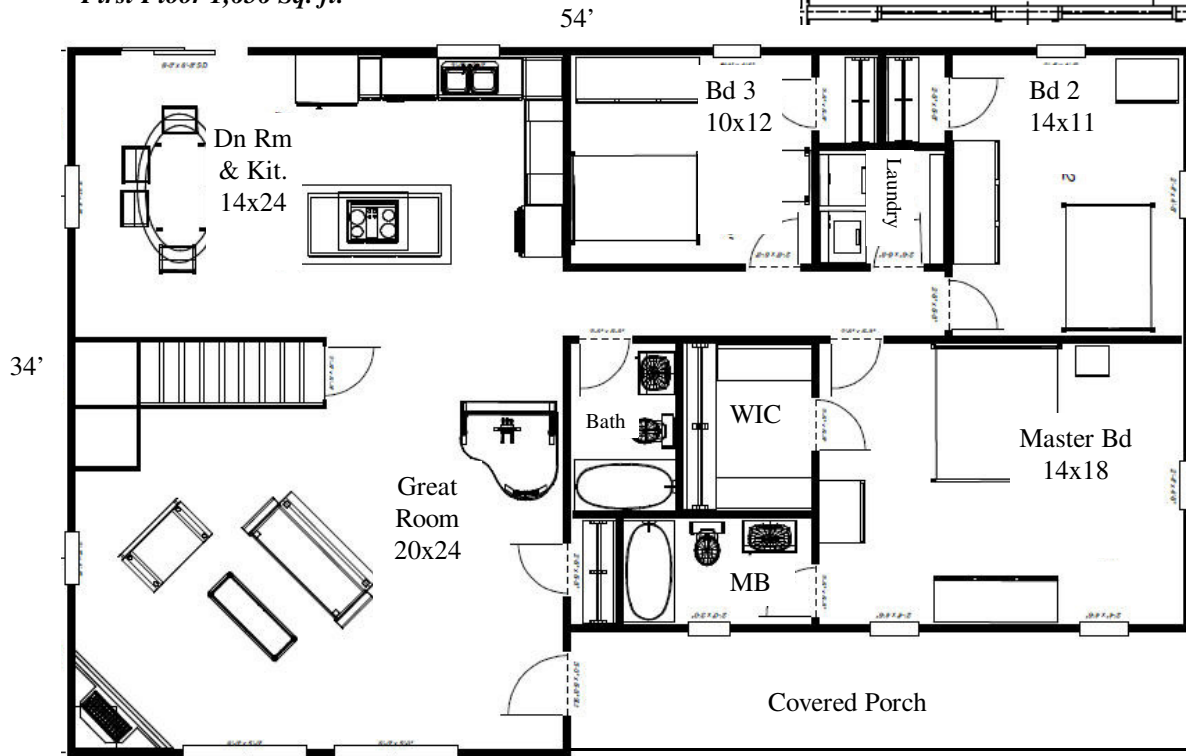

Cowboy Log Builders LLC
CowboyLogBuilders.com

CAMERON
Dimensions: 54' W x 34' D
Levels: 2
Square Footage: 1,656
Bedrooms: 3 + open loft
Baths: 2
 Covered Porch

First Floor 1,656 Sq. ft.

Cowboy Log Builders LLC ~ Mike & Sue Lemmon ~ Authorized Reps. ~ 406-388-3458 ~ 406-490-7220
 CowboyLogBuilders.com ~ LakeCountryLog.com ~ mslemmon@cowboylogbuilders.com