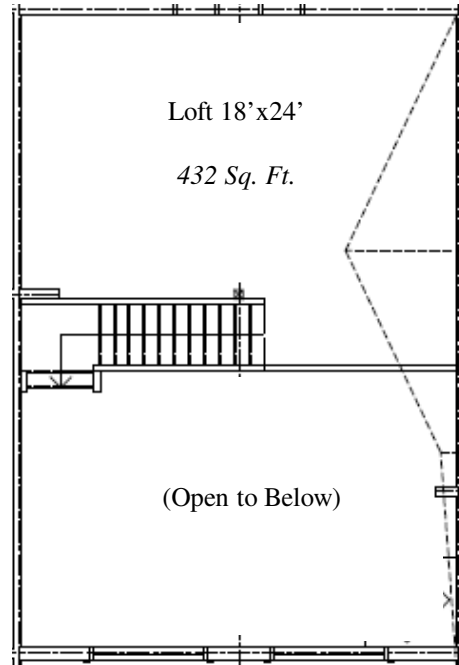

Cowboy Log Builders LLC
CowboyLogBuilders.com

CAMERON
Dimensions: 54' W x 34' D
Levels: 2
Square Footage: 1,656
Bedrooms: 3 + open loft
Baths: 2
 Covered Porch

First Floor 1,656 Sq. ft.

Cowboy Log Builders LLC ~ Mike & Sue Lemmon ~ Authorized Reps. ~ 406-388-3458 ~ 406-490-7220
 CowboyLogBuilders.com ~ LakeCountryLog.com ~ mslemmon@cowboylogbuilders.com