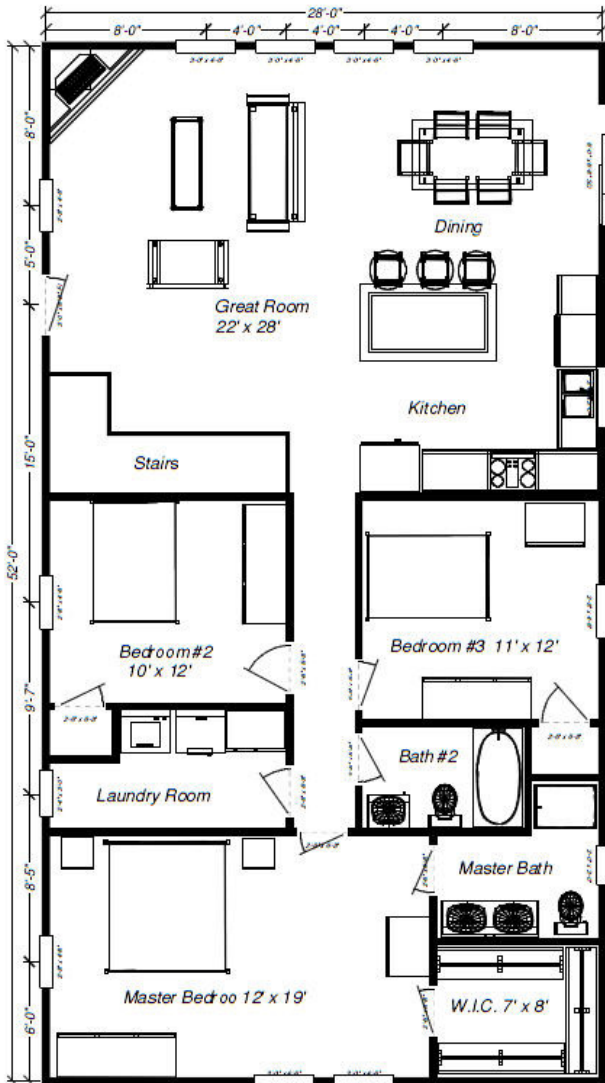

Cowboy Log Homes
CowboyLogHomes.com

MONTANA

Dimensions: 28' W x 52' D
Levels: 2
Square Footage: 1,932
Bedrooms: 3+ open loft
Baths: 2

First Floor:
1,456 Sq. Ft.

Second Floor:
532 Sq. Ft.

Cowboy Log Homes ~ Mike & Sue Lemmon ~ Authorized Reps. ~ 406-388-3458 ~ 406-490-7220
CowboyLogHomes.com ~ LakeCountryLog.com ~ mike@cowboyloghomes.com