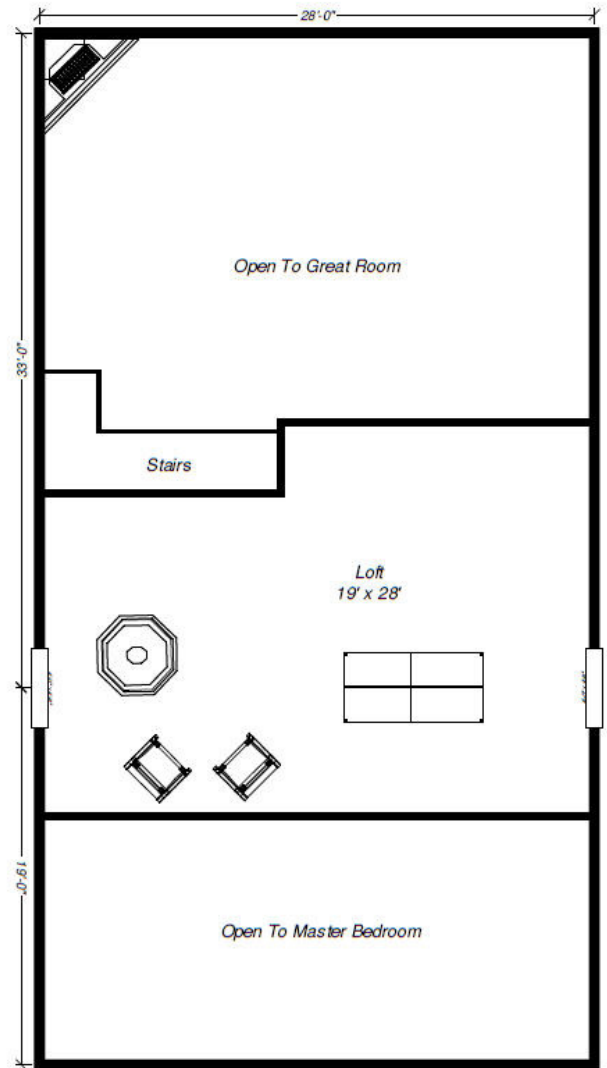

Cowboy Log Homes
CowboyLogHomes.com

MONTANA

Dimensions: 28' W x 52' D
Levels: 2
Square Footage: 1,932
Bedrooms: 3+ open loft
Baths: 2

First Floor:
1,456 Sq. Ft.

Second Floor:
532 Sq. Ft.

Cowboy Log Homes ~ Mike & Sue Lemmon ~ Authorized Reps. ~ 406-388-3458 ~ 406-490-7220
CowboyLogHomes.com ~ LakeCountryLog.com ~ mike@cowboyloghomes.com