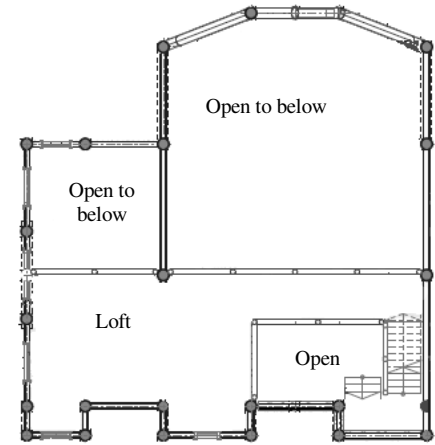

**Cowboy Log Builders LLC**  
 CowboyLogBuilders.com

**REVELSTOKE**

**Dimensions:** 73' W x 50'6" D  
**Levels:** 2 + basement  
**Square Footage:** 5,100  
**Bedrooms:** 5+ open loft  
**Baths:** 3 1/2

**Loft**  
 447 sq. ft.

**First Floor**  
 2,395 sq. ft.

**Basement Level 2,258**

**Cowboy Log Builders LLC ~ Mike & Sue Lemmon ~ Authorized Reps. ~ 406-388-3458 ~ 406-490-7220**  
 CowboyLogBuilders.com ~ LakeCountryLog.com ~ mslemmon@cowboylogbuilders.com