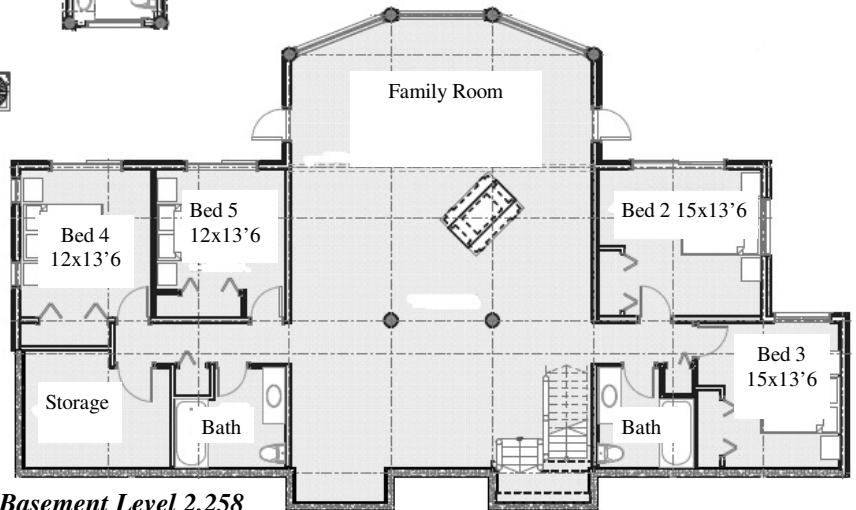

**Cowboy Log Builders LLC**  
 CowboyLogBuilders.com

**REVELSTOKE**

**Dimensions:** 73' W x 50'6" D  
**Levels:** 2 + basement  
**Square Footage:** 5,100  
**Bedrooms:** 5+ open loft  
**Baths:** 3 1/2

**Loft**  
 447 sq. ft.

**First Floor**  
 2,395 sq. ft.

**Basement Level 2,258**

**Cowboy Log Builders LLC ~ Mike & Sue Lemmon ~ Authorized Reps. ~ 406-388-3458 ~ 406-490-7220**  
 CowboyLogBuilders.com ~ LakeCountryLog.com ~ mslemmon@cowboylogbuilders.com