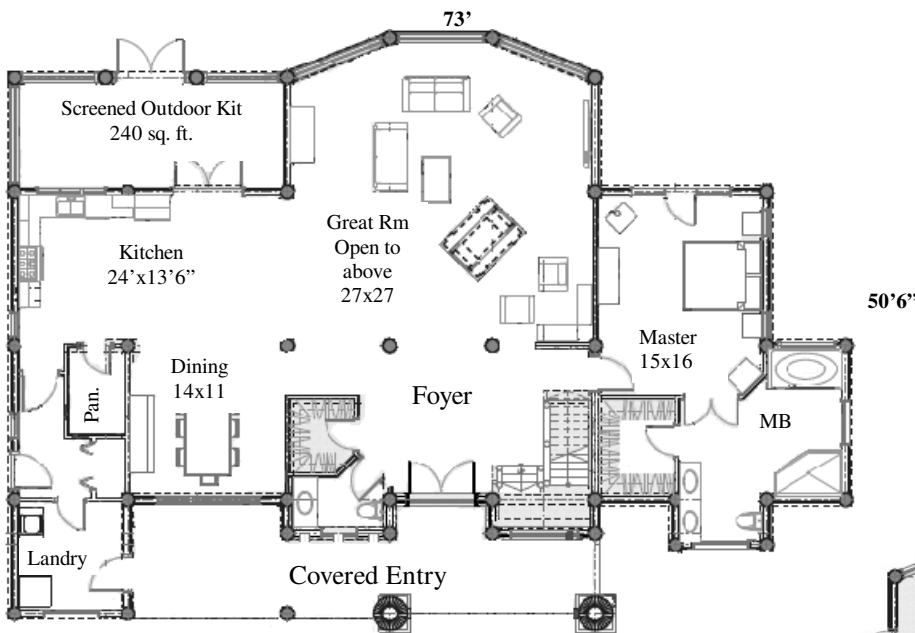

**Cowboy Log Builders LLC**  
 CowboyLogBuilders.com

**REVELSTOKE**

**Dimensions:** 73' W x 50'6" D  
**Levels:** 2 + basement  
**Square Footage:** 5,100  
**Bedrooms:** 5+ open loft  
**Baths:** 3 1/2

**Loft**  
 447 sq. ft.

**First Floor**  
 2,395 sq. ft.

**Basement Level 2,258**

**Cowboy Log Builders LLC ~ Mike & Sue Lemmon ~ Authorized Reps. ~ 406-388-3458 ~ 406-490-7220**  
 CowboyLogBuilders.com ~ LakeCountryLog.com ~ mslemmon@cowboylogbuilders.com