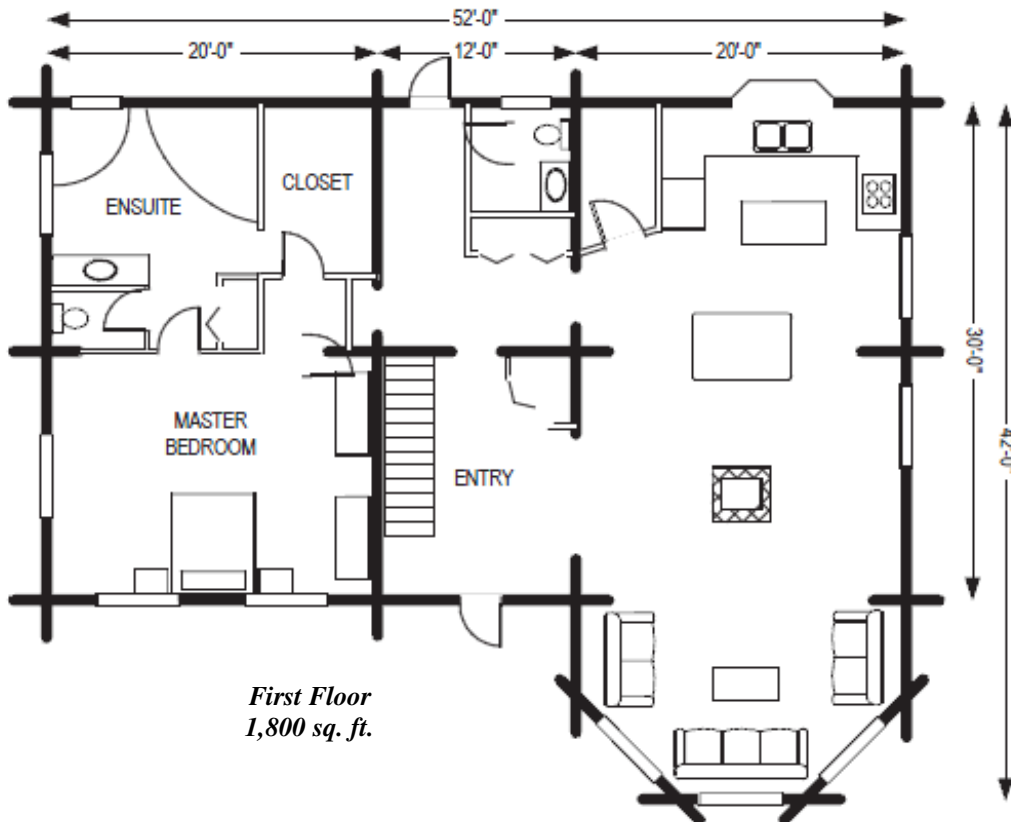

Cowboy Log Builders LLC
 CowboyLogBuilders.com

NEWELL
Dimensions: 52' W x 42' D
Levels: 2
Square Footage: 2,580
Bedrooms: 3+ Balcony
Baths: 2 1/2

Second Floor
 780 sq. ft.

First Floor
 1,800 sq. ft.

Cowboy Log Builders LLC ~ Mike & Sue Lemmon ~ Authorized Reps. ~ 406-388-3458 ~ 406-490-7220
 CowboyLogBuilders.com ~ LakeCountryLog.com ~ mslemmon@cowboylogbuilders.com