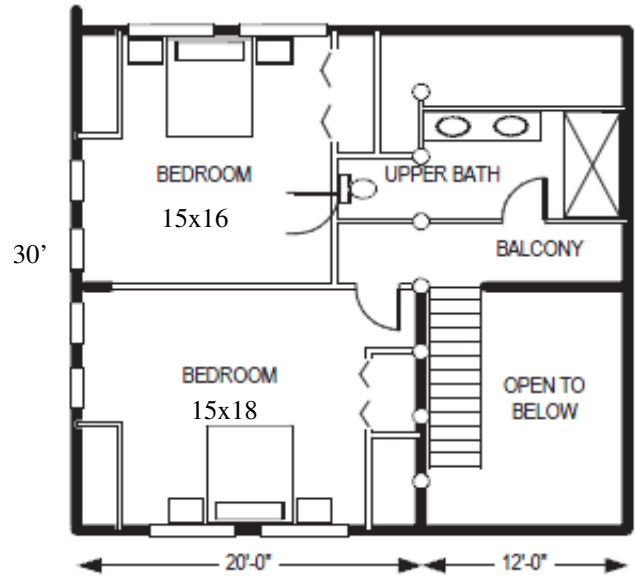

Cowboy Log Builders LLC
 CowboyLogBuilders.com

NEWELL
Dimensions: 52' W x 42' D
Levels: 2
Square Footage: 2,580
Bedrooms: 3+ Balcony
Baths: 2 1/2

Second Floor
 780 sq. ft.

First Floor
 1,800 sq. ft.

Cowboy Log Builders LLC ~ Mike & Sue Lemmon ~ Authorized Reps. ~ 406-388-3458 ~ 406-490-7220
 CowboyLogBuilders.com ~ LakeCountryLog.com ~ mslemmon@cowboylogbuilders.com