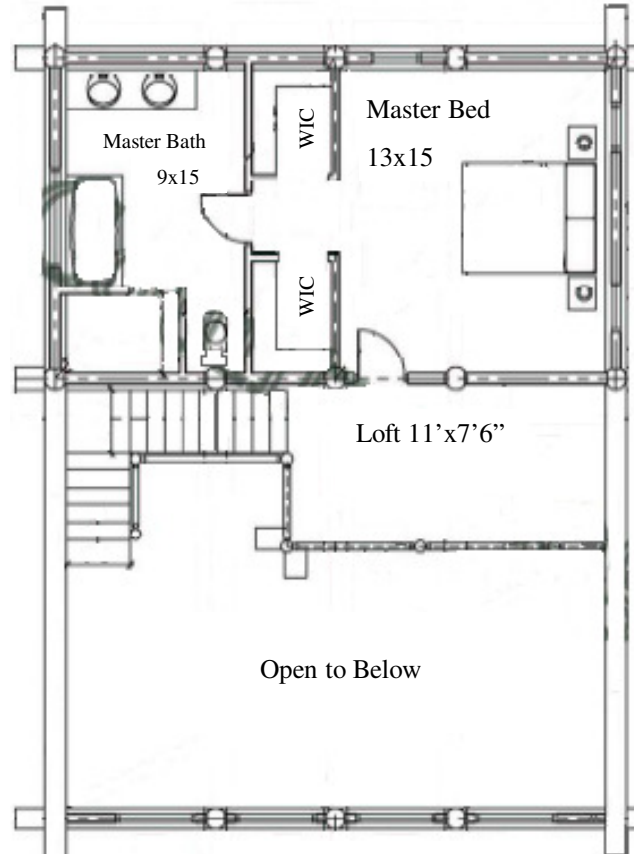

Cowboy Log Builders LLC
 CowboyLogBuilders.com

KOKANEE

Dimensions: 28' W x 38' D
Levels: 2
Square Footage: 1,650
Bedrooms: 2+ open loft
Baths: 2
 Covered Porch, Large Deck

Second Floor
 586 sq. ft.

First Floor
 1064 sq. ft.