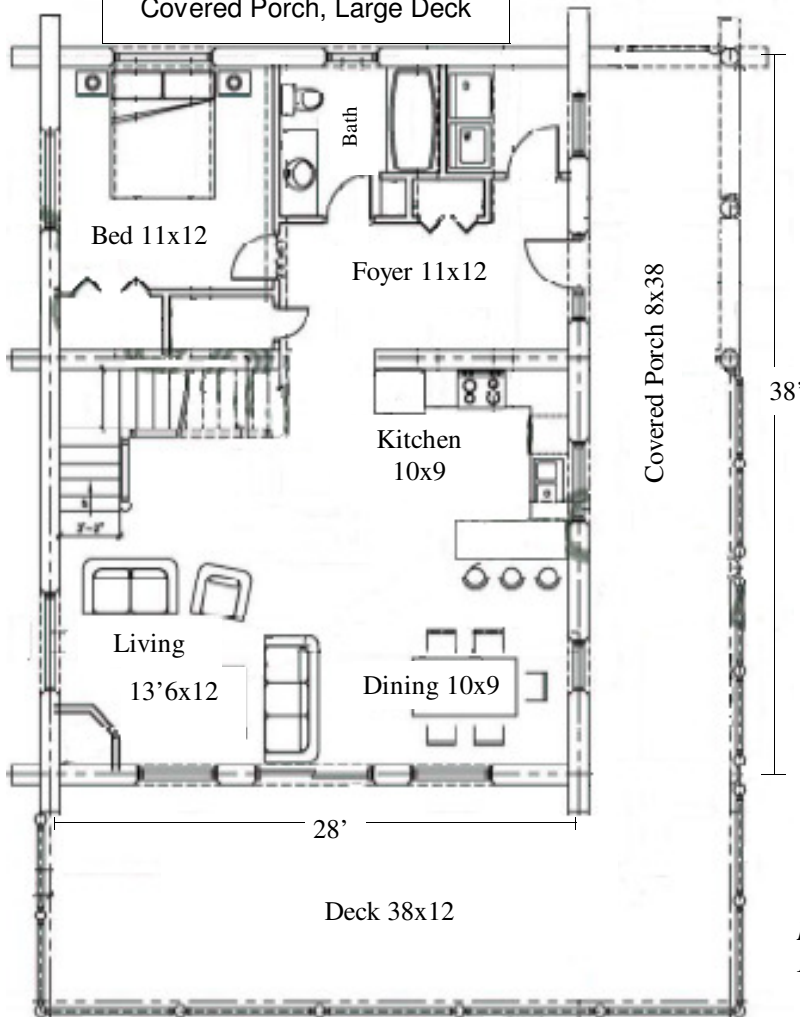

Cowboy Log Builders LLC
 CowboyLogBuilders.com

KOKANEE

Dimensions: 28' W x 38' D
Levels: 2
Square Footage: 1,650
Bedrooms: 2+ open loft
Baths: 2
 Covered Porch, Large Deck

Second Floor
 586 sq. ft.

First Floor
 1064 sq. ft.