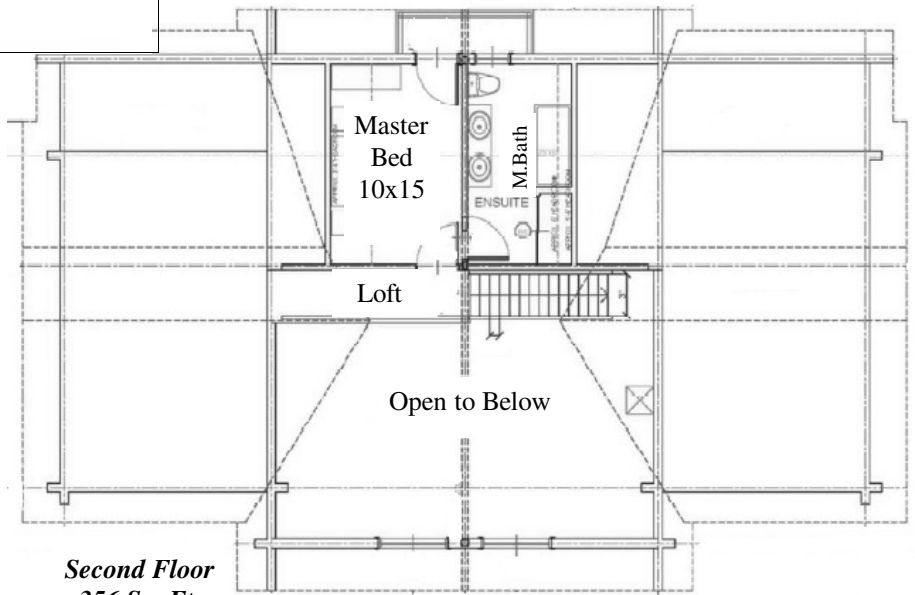

Cowboy Log Builders LLC
 CowboyLogBuilders.com

CHRISTINA LAKE

Dimensions: 56' W x 35' D
Levels: 2
Square Footage: 2,056
Bedrooms: 5
Baths: 3

Second Floor
 356 Sq. Ft.

First Floor
 1,700 Sq. Ft.

Cowboy Log Builders LLC ~ Mike & Sue Lemmon ~ Authorized Reps. ~ 406-388-3458 ~ 406-490-7220
 CowboyLogBuilders.com ~ LakeCountryLog.com ~ mslemmon@cowboylogbuilders.com