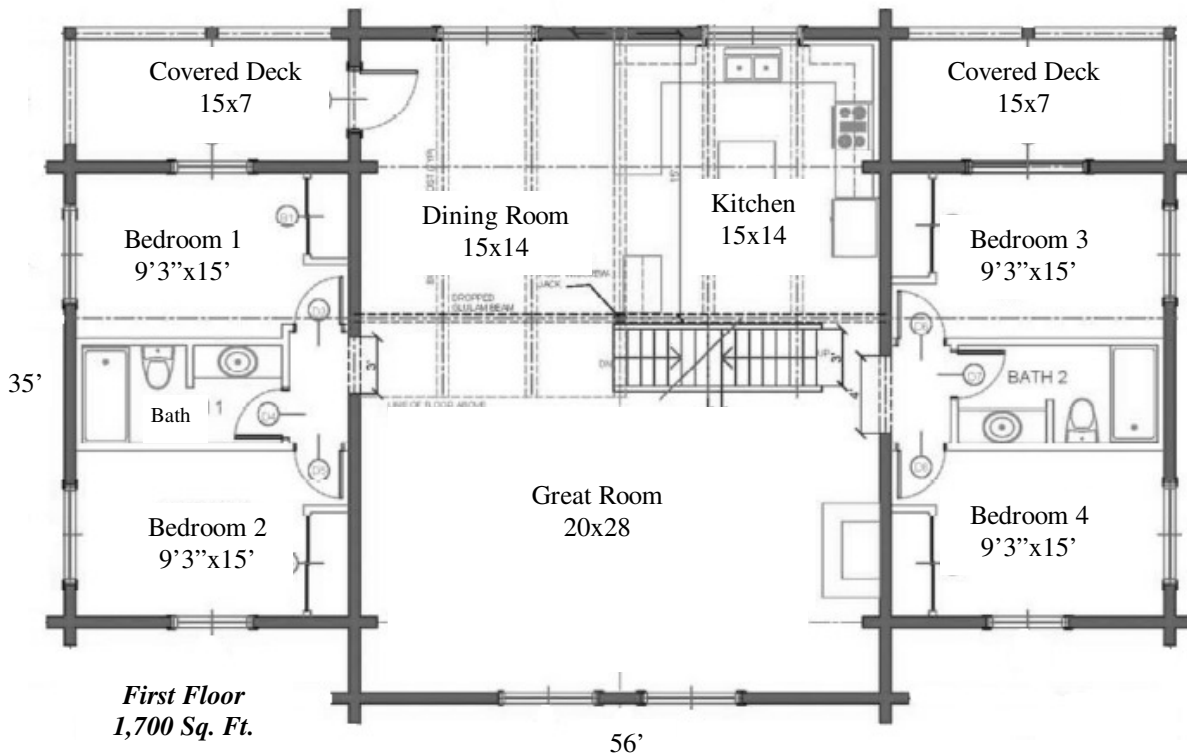

Cowboy Log Builders LLC
 CowboyLogBuilders.com

CHRISTINA LAKE

Dimensions: 56' W x 35' D
Levels: 2
Square Footage: 2,056
Bedrooms: 5
Baths: 3

Second Floor
 356 Sq. Ft.

First Floor
 1,700 Sq. Ft.

Cowboy Log Builders LLC ~ Mike & Sue Lemmon ~ Authorized Reps. ~ 406-388-3458 ~ 406-490-7220
 CowboyLogBuilders.com ~ LakeCountryLog.com ~ mslemmon@cowboylogbuilders.com