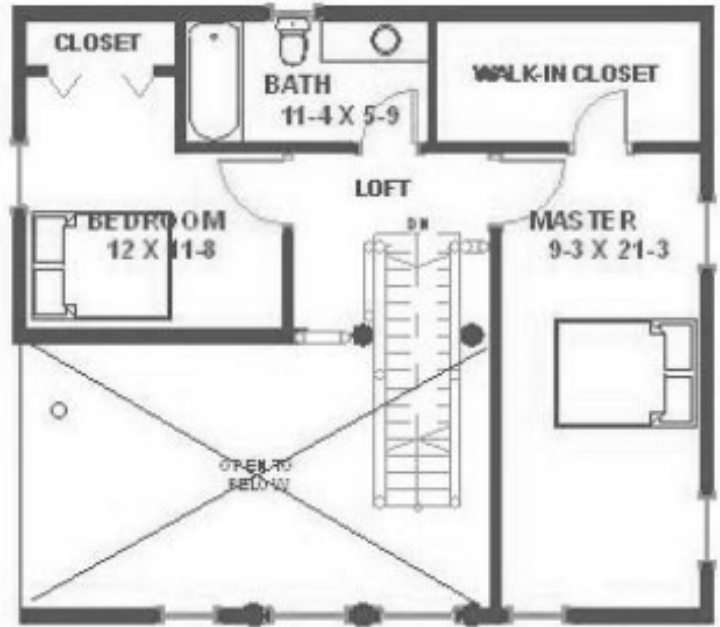

Cowboy Log Builders LLC
 CowboyLogBuilders.com

ANSTEY

Dimensions: 32' W x 28' D
Levels: 2
Square Footage: 1,511
Bedrooms: 2+ open loft
Baths: 2
 Covered Porch

Second Floor
 584 sq. ft.

First Floor
 927 sq. ft.