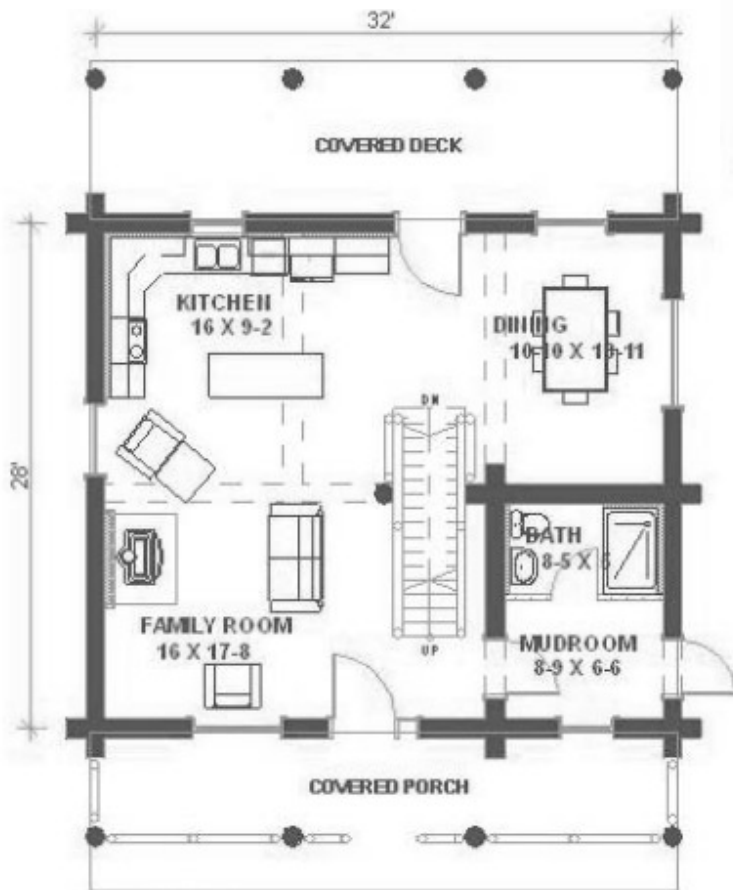

Cowboy Log Builders LLC
 CowboyLogBuilders.com

ANSTEY

Dimensions: 32' W x 28' D
Levels: 2
Square Footage: 1,511
Bedrooms: 2+ open loft
Baths: 2
 Covered Porch

Second Floor
 584 sq. ft.

First Floor
 927 sq. ft.