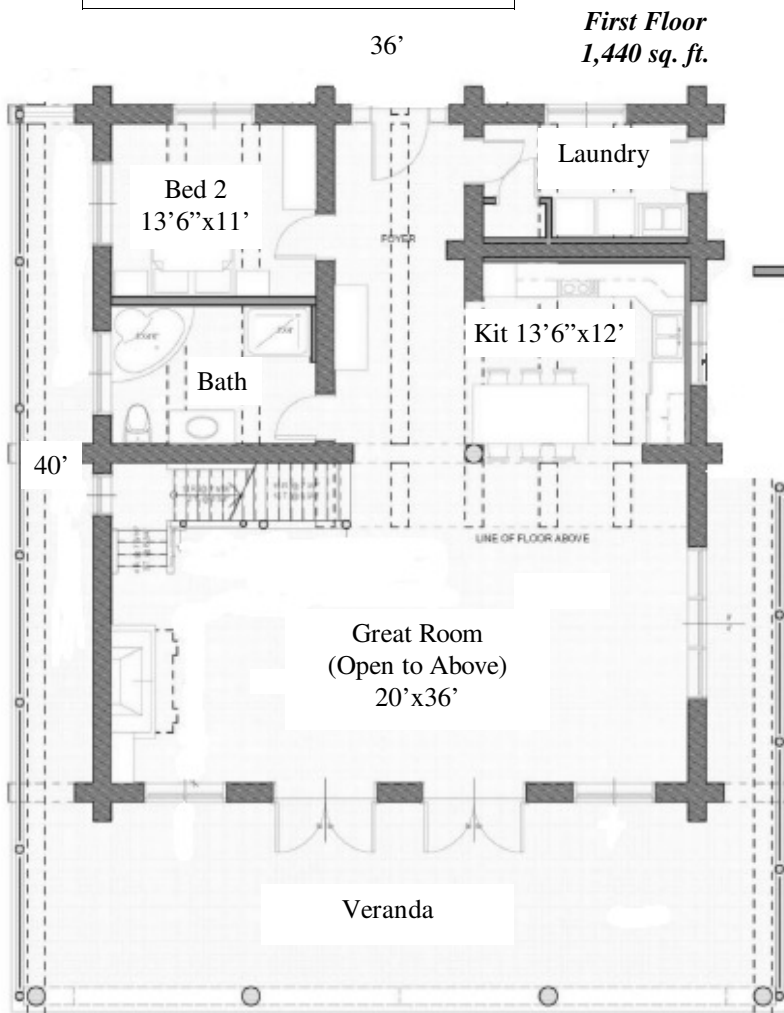

Cowboy Log Builders LLC
 CowboyLogBuilders.com

SILVER CREEK

Dimensions: 36' W x 40' D
Levels: 2
Square Footage: 2,130
Bedrooms: 2+ open loft
Baths: 2
 Large Covered Veranda

Second Floor
 690 sq. ft.

First Floor
 1,440 sq. ft.