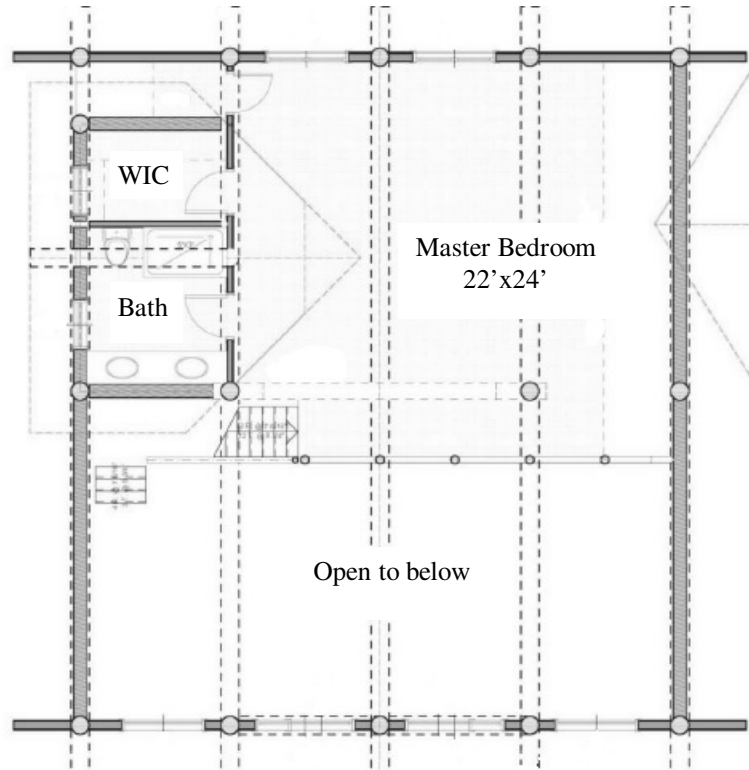

Cowboy Log Builders LLC
 CowboyLogBuilders.com

SILVER CREEK

Dimensions: 36' W x 40' D
Levels: 2
Square Footage: 2,130
Bedrooms: 2+ open loft
Baths: 2
 Large Covered Veranda

Second Floor
 690 sq. ft.

First Floor
 1,440 sq. ft.