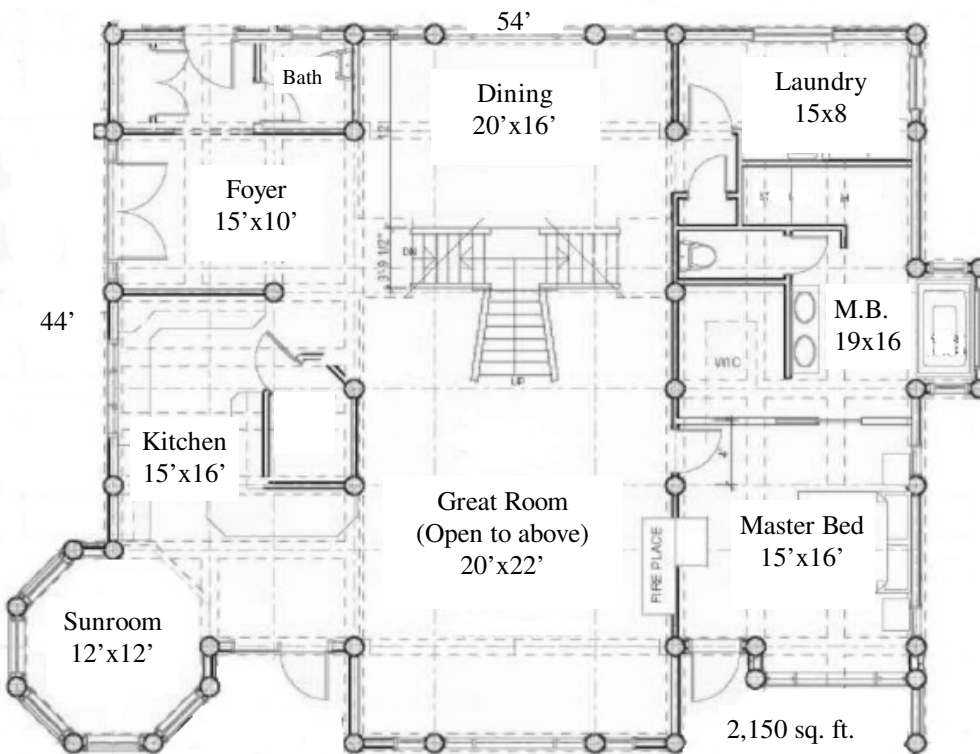

Cowboy Log Builders LLC
 CowboyLogBuilders.com

BANFF

Dimensions: 54' W x 44' D
Levels: 2
Square Footage: 3,075
Bedrooms: 3
Baths: 2 1/2
 Gazebo

Cowboy Log Builders LLC ~ Mike & Sue Lemmon ~ Authorized Reps. ~ 406-388-3458 ~ 406-490-7220
CowboyLogBuilders.com ~ LakeCountryLog.com ~ mslemmon@cowboylogbuilders.com