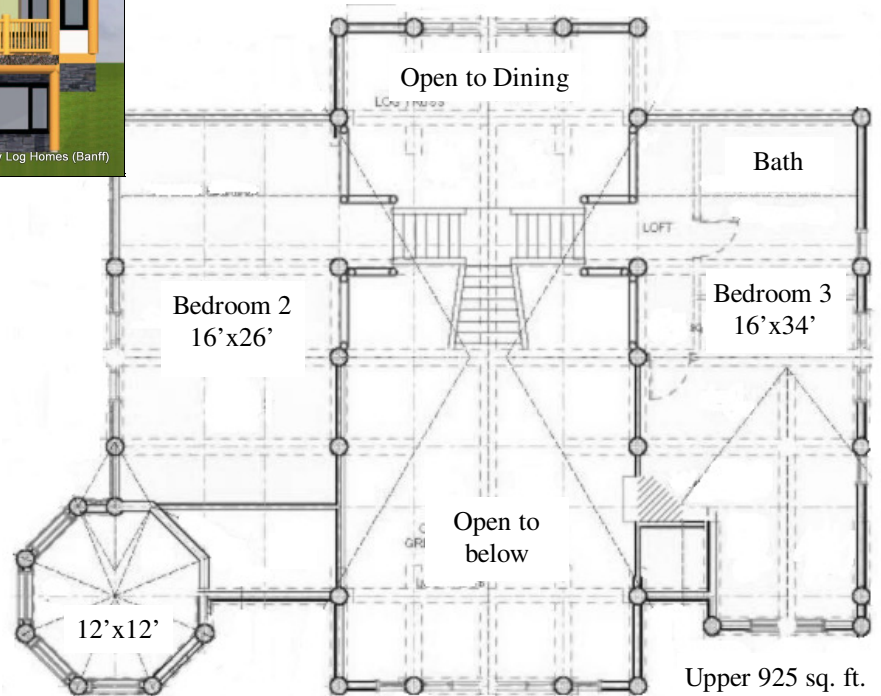

Cowboy Log Builders LLC
 CowboyLogBuilders.com

BANFF

Dimensions: 54' W x 44' D
Levels: 2
Square Footage: 3,075
Bedrooms: 3
Baths: 2 1/2
 Gazebo

Cowboy Log Builders LLC ~ Mike & Sue Lemmon ~ Authorized Reps. ~ 406-388-3458 ~ 406-490-7220
CowboyLogBuilders.com ~ LakeCountryLog.com ~ mslemmon@cowboylogbuilders.com