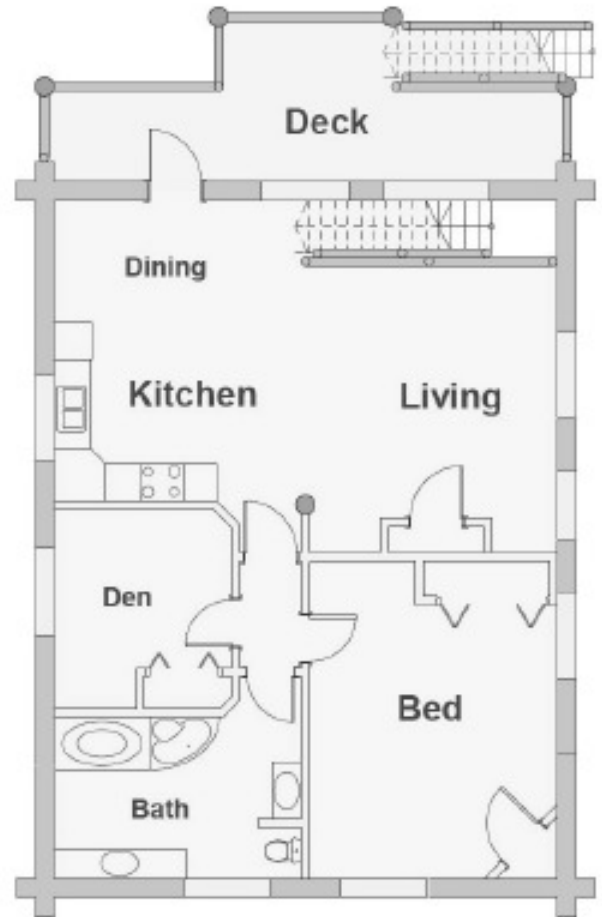

Cowboy Log Builders LLC
 CowboyLogBuilders.com

GLACIER

Dimensions: 40'6" W x 50' D
Levels: 2
Square Foot Living Area: 1260
Also: 2 Car Garage
Bedrooms: 2
Baths: 1
 Decks and Covered Entry
 Also Shown

UPPER