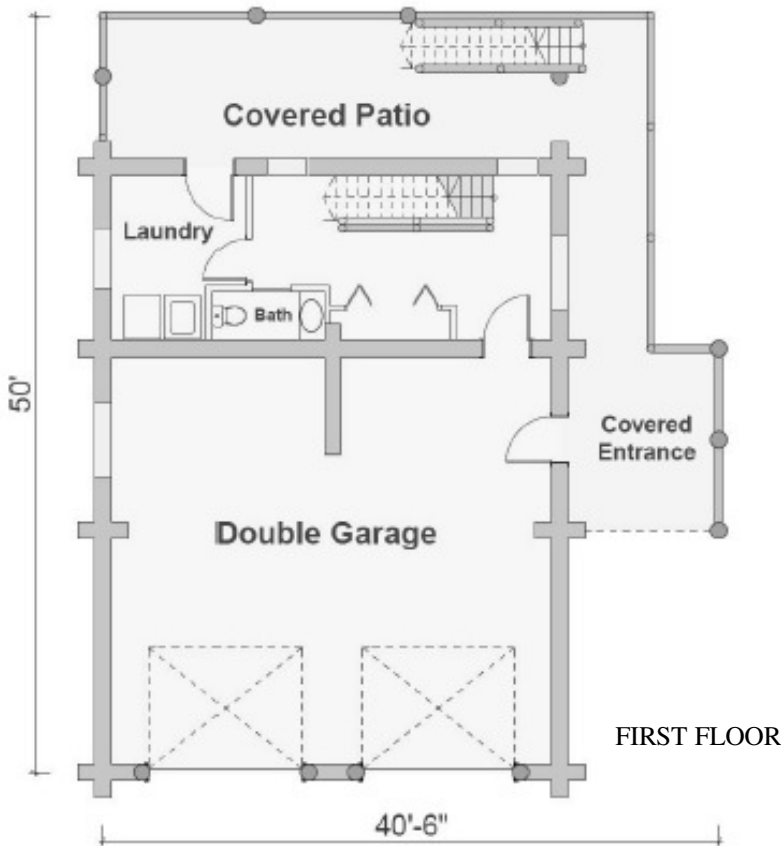

Cowboy Log Builders LLC
 CowboyLogBuilders.com

GLACIER

Dimensions: 40'6" W x 50' D
Levels: 2
Square Foot Living Area: 1260
Also: 2 Car Garage
Bedrooms: 2
Baths: 1
 Decks and Covered Entry
 Also Shown

UPPER