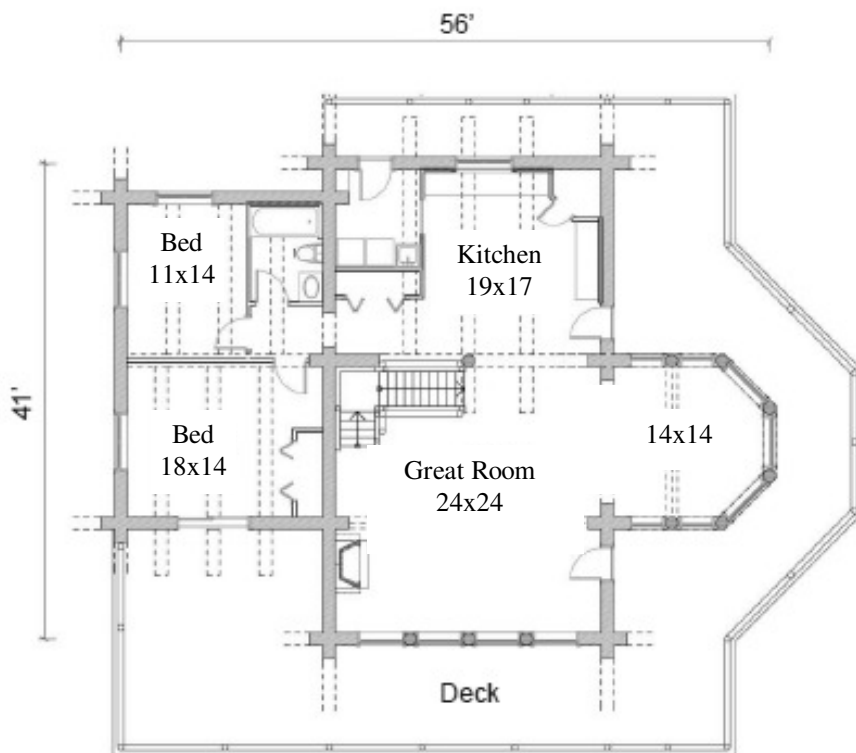

Cowboy Log Builders LLC
 CowboyLogBuilders.com

COLUMBIA

Dimensions: 56' W x 41' D
Levels: 2
Square Footage: 2530
Bedrooms: 3+ open loft
Baths: 2
 Covered Porch

First Floor 1,680 sq. ft.

Upper 850 sq. ft.

Cowboy Log Builders LLC ~ Mike & Sue Lemmon ~ Authorized Reps. ~ 406-388-3458 ~ 406-490-7220
 CowboyLogBuilders.com ~ LakeCountryLog.com ~ mslemmon@cowboylogbuilders.com