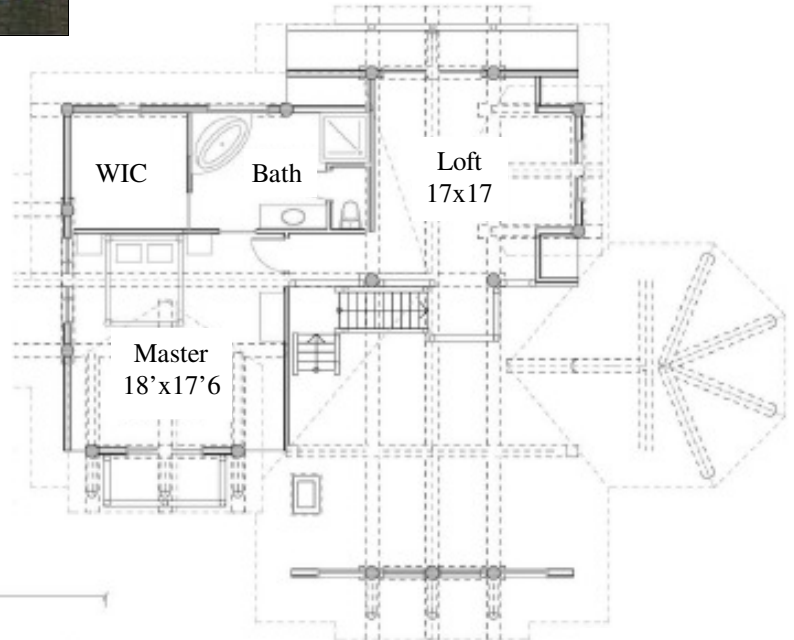

Cowboy Log Builders LLC
 CowboyLogBuilders.com

COLUMBIA

Dimensions: 56' W x 41' D
Levels: 2
Square Footage: 2530
Bedrooms: 3+ open loft
Baths: 2
 Covered Porch

First Floor 1,680 sq. ft.

Upper 850 sq. ft.

Cowboy Log Builders LLC ~ Mike & Sue Lemmon ~ Authorized Reps. ~ 406-388-3458 ~ 406-490-7220
 CowboyLogBuilders.com ~ LakeCountryLog.com ~ mslemmon@cowboylogbuilders.com