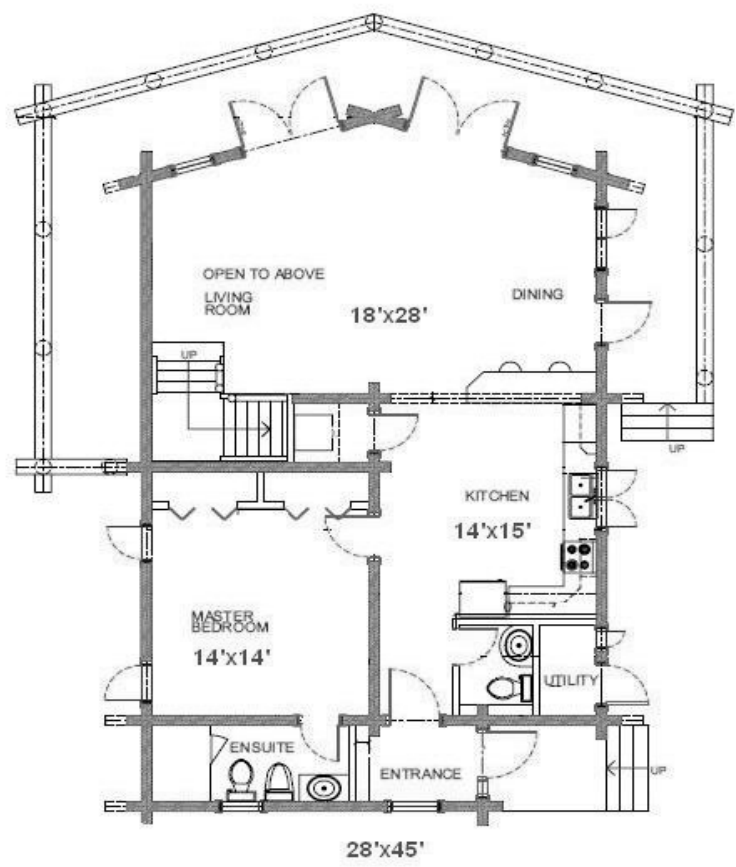

Cowboy Log Builders LLC
 CowboyLogBuilders.com

CHALET

Dimensions: 28' W x 45' D
Levels: 2
Square Footage: 1,880
Bedrooms: 3+ open loft
Baths: 2 1/2

*First Floor
 1,140 sq. ft.*

*Second Floor
 740 Sq. Ft.*