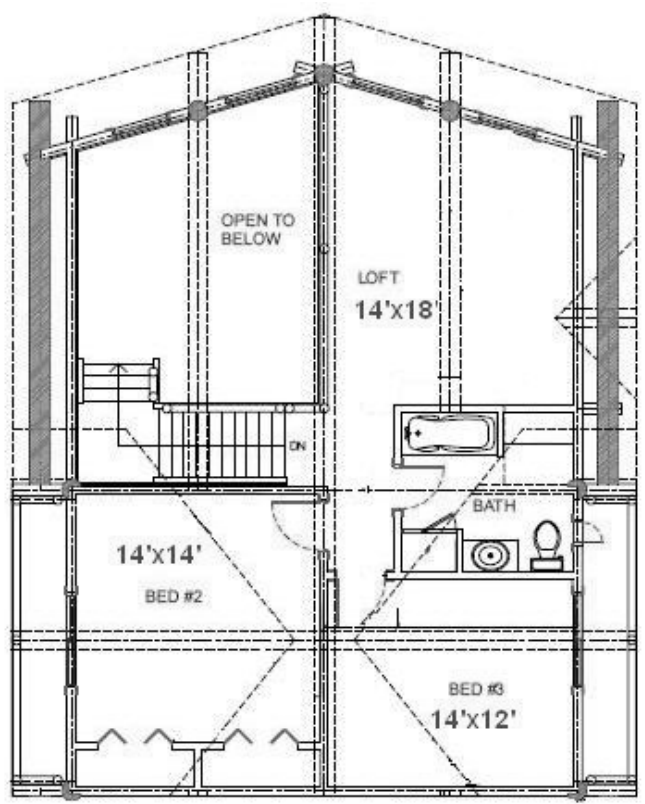

Cowboy Log Builders LLC
 CowboyLogBuilders.com

CHALET

Dimensions: 28' W x 45' D
Levels: 2
Square Footage: 1,880
Bedrooms: 3+ open loft
Baths: 2 1/2

*First Floor
 1,140 sq. ft.*

*Second Floor
 740 Sq. Ft.*