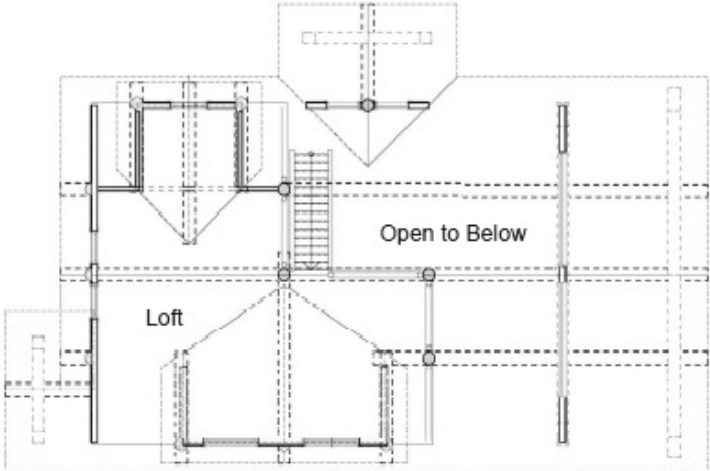

Cowboy Log Builders LLC
 CowboyLogBuilders.com

CANMORE
Dimensions: 42' W x 30' D
Levels: 2
Square Footage: 1,960
Bedrooms: 1+ open loft
Baths: 1 1/2
 Covered Porch

Upper 700 sq. ft.

Main 1,260 sq. ft.

Cowboy Log Builders LLC ~ Mike & Sue Lemmon ~ Authorized Reps. ~ 406-388-3458 ~ 406-490-7220
CowboyLogBuilders.com ~ LakeCountryLog.com ~ mslemmon@cowboylogbuilders.com