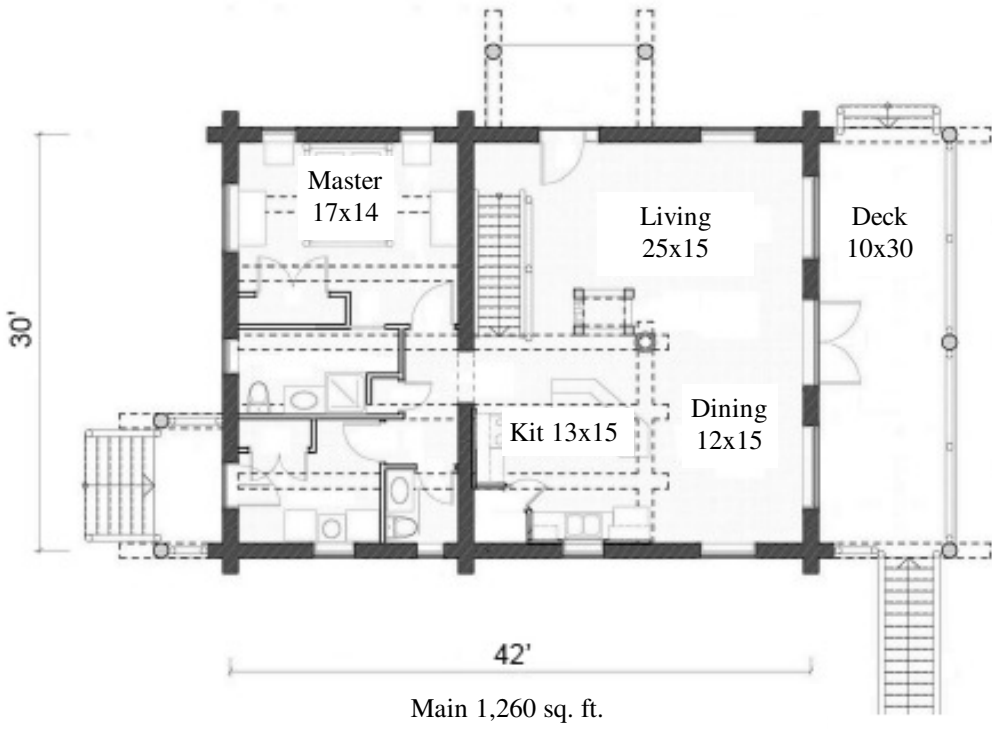

Cowboy Log Builders LLC
 CowboyLogBuilders.com

CANMORE
Dimensions: 42' W x 30' D
Levels: 2
Square Footage: 1,960
Bedrooms: 1+ open loft
Baths: 1 1/2
 Covered Porch

Upper 700 sq. ft.

Main 1,260 sq. ft.

Cowboy Log Builders LLC ~ Mike & Sue Lemmon ~ Authorized Reps. ~ 406-388-3458 ~ 406-490-7220
CowboyLogBuilders.com ~ LakeCountryLog.com ~ mslemmon@cowboylogbuilders.com