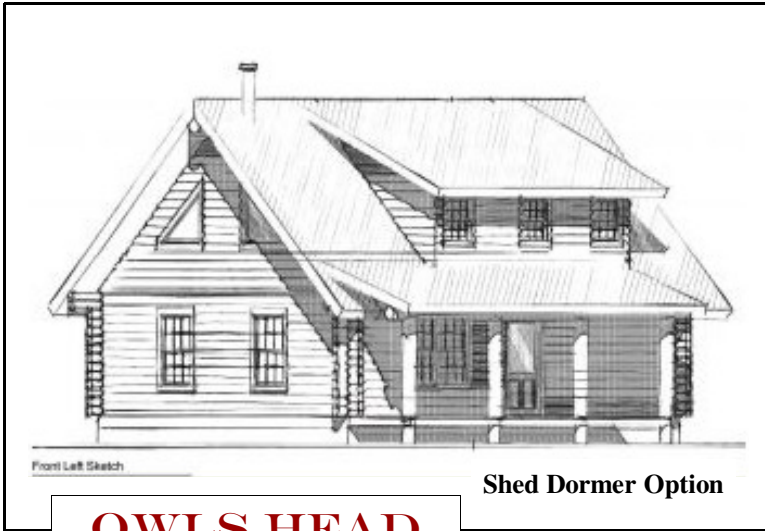

Cowboy Log Builders LLC
 CowboyLogBuilders.com

Front Left Sketch

Shed Dormer Option

OWLS HEAD

Dimensions: 35' W x 24' D
Levels: 2
Square Footage: 1320
Bedrooms: 3
Baths: 2
 Covered Front Porch
 (Available in either shed or gable dormers)

UPPER 480 sq. ft.

35'

Gable Dormer Option (front and rear)

FIRST FLOOR 840 sq. ft.

Cowboy Log Builders LLC ~ Mike & Sue Lemmon ~ Authorized Reps. ~ 406-388-3458 ~ 406-490-7220
 CowboyLogBuilders.com ~ LakeCountryLog.com ~ mslemmon@cowboylogbuilders.com