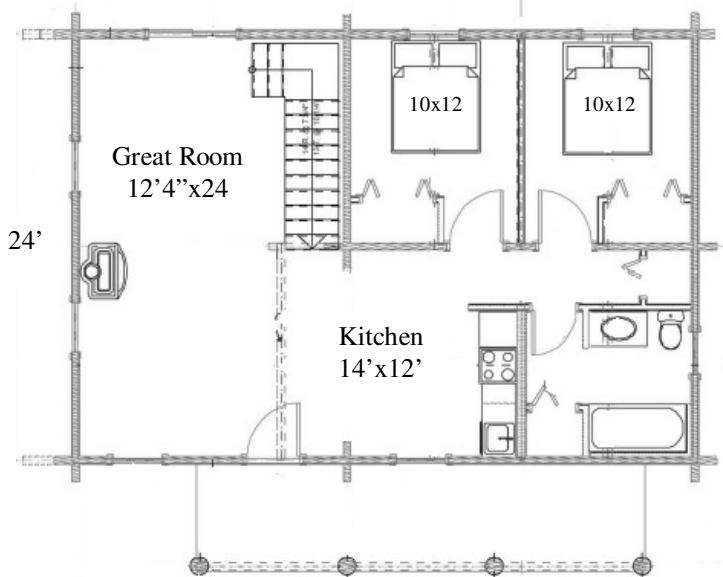

Cowboy Log Builders LLC
 CowboyLogBuilders.com

Front Left Sketch

Shed Dormer Option

OWLS HEAD

Dimensions: 35' W x 24' D
Levels: 2
Square Footage: 1320
Bedrooms: 3
Baths: 2
 Covered Front Porch
 (Available in either shed or gable dormers)

UPPER 480 sq. ft.

35'

Gable Dormer Option (front and rear)

FIRST FLOOR 840 sq. ft.

Cowboy Log Builders LLC ~ Mike & Sue Lemmon ~ Authorized Reps. ~ 406-388-3458 ~ 406-490-7220
 CowboyLogBuilders.com ~ LakeCountryLog.com ~ mslemmon@cowboylogbuilders.com