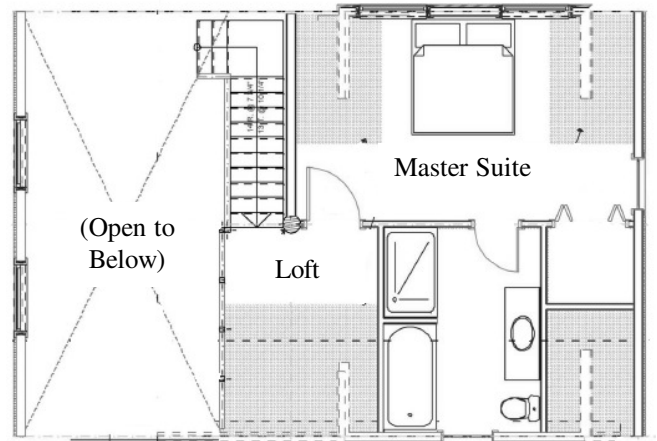

Cowboy Log Builders LLC
 CowboyLogBuilders.com

Front Left Sketch

Shed Dormer Option

OWLS HEAD

Dimensions: 35' W x 24' D
Levels: 2
Square Footage: 1320
Bedrooms: 3
Baths: 2
 Covered Front Porch
 (Available in either shed or gable dormers)

UPPER 480 sq. ft.

35'

Gable Dormer Option (front and rear)

FIRST FLOOR 840 sq. ft.

Cowboy Log Builders LLC ~ Mike & Sue Lemmon ~ Authorized Reps. ~ 406-388-3458 ~ 406-490-7220
 CowboyLogBuilders.com ~ LakeCountryLog.com ~ mslemmon@cowboylogbuilders.com