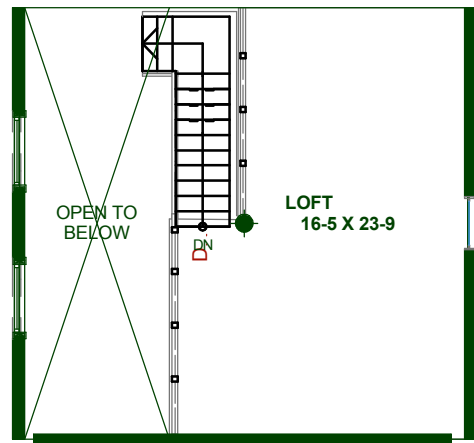

MAIN FLOOR  
616 sq ft

LOFT FLOOR  
355 sq ft

**25 X24 CABIN**  
6x8 MACHINE PROFILE

Front Elevation

Left Elevation

Rear Elevation

Right Elevation

**25 X24 CABIN**  
6x8 MACHINE PROFILE